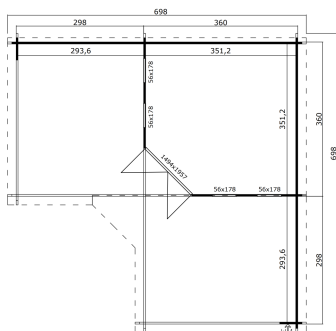

-  44 mm
-  3
-  0
- ★ ★ ★**
GUARANTEE
2
YEARS

PACKAGING: 1 PALLET(S)

 700 x 118 x 78 cm
1733 kg

EAN 4743329244149

DIMENSIONS

Floor area	12.33 m ²
Roof dimensions	6.98 x 6.98 m
Cubic volume	≈ 28.82 m ³
Wall height	≈ 2.28 m
Ridge height	≈ 2.39 m
Front overhang	≈ 318 cm

WINDOWS & DOORS

1 x Double door (DGP*)	149.4 x 195.7 cm
2 x Single window open inward (DGP*)	56.0 x 178.0 cm
2 x Single window open inward (DGP*)	56.0 x 178.0 cm

*DGP: Double Glazed Premium

ROOF & FLOOR

Roof boards	18x90 mm
Roof surface	40.30 m ²
Roof angle	≈ 1 °