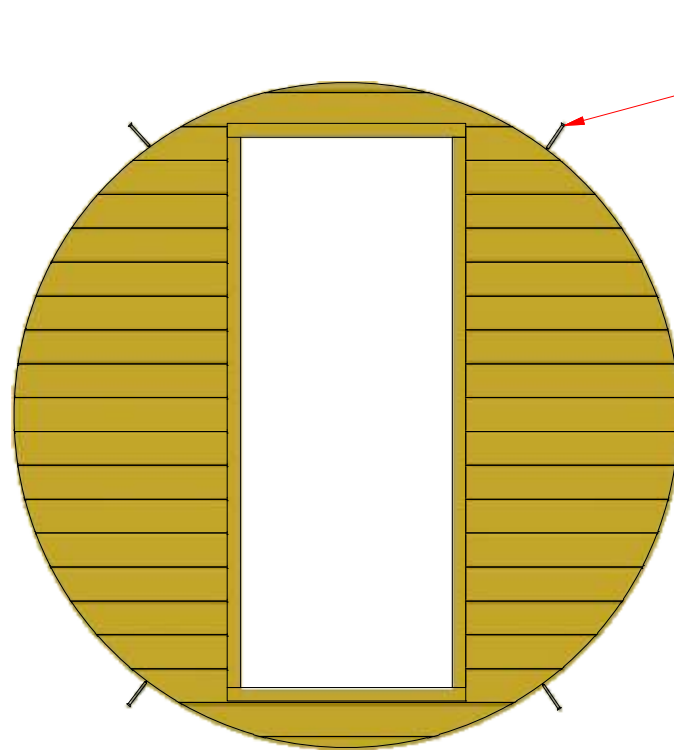

Sauna barrel 1.7 m \varnothing 1.9

Sauna barrel 1.7 m \varnothing 1.9 m

Sauna barrel 1.7 m Ø1.9 m

Screws

1	S1	5x100	2 pcs

Sauna barrel 1.7 m Ø1.9 m

Screws

1	S1	5x100	16 pcs

Sauna barrel 1.7 m Ø1.9 m

Screws

1	S2	4x70	10 pcs

Sauna barrel 1.7 m Ø1.9 m

Screws

1	S1	5x100	4 pcs

Ø100

4

Sauna barrel 1.7 m Ø1.9 m

Screws

1	S2	4x70	150 pcs

Sauna barrel 1.7 m Ø1.9 m

Screws

Sauna barrel 1.7 m Ø1.9 m

Screws

1	S2	4x70	15 pcs

Sauna barrel 1.7 m Ø1.9 m

Screws

Sauna barrel 1.7 m Ø1.9 m

Screws

1	S2	40x70	14 pcs

Sauna barrel 1.7 m Ø1.9 m

Screws

1	S2	4x70	12 pcs