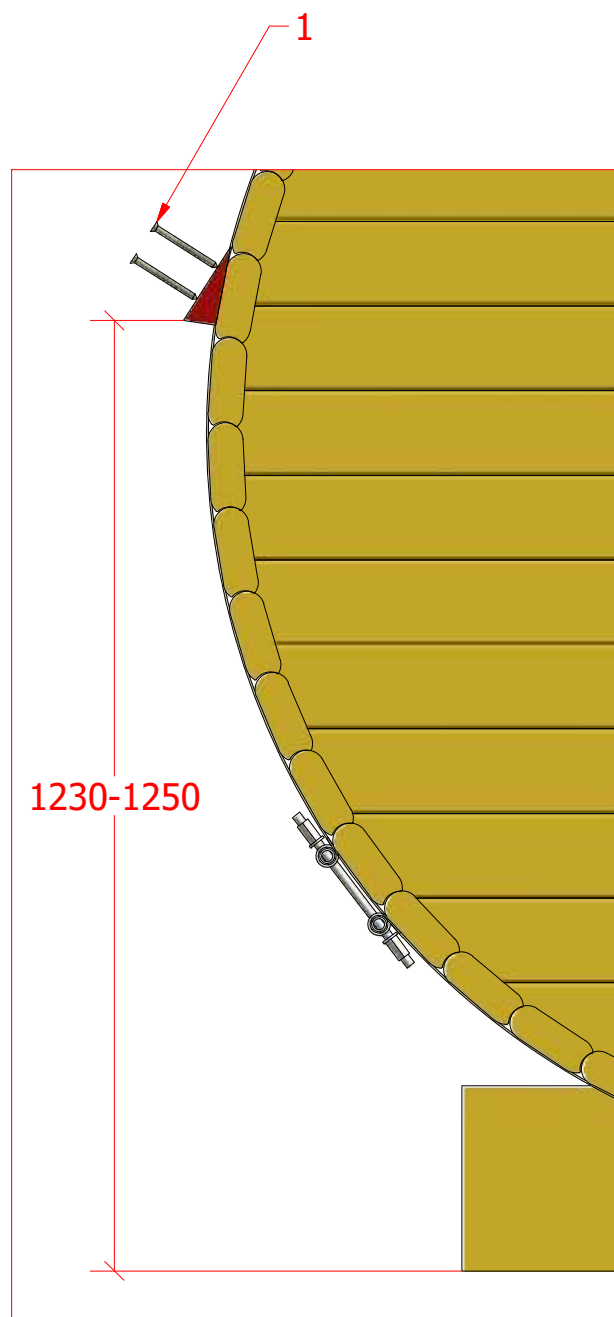

Sauna barrel 1.7 m Ø1.9 m

Screws

1	S2	4x70	150 pcs

Sauna barrel 1.7 m Ø1.9 m

Screws

Sauna barrel 1.7 m Ø1.9 m

Screws

1	S2	4x70	15 pcs

Sauna barrel 1.7 m Ø1.9 m

Screws

Sauna barrel 1.7 m Ø1.9 m

Screws

1	S2	40x70	14 pcs

Sauna barrel 1.7 m Ø1.9 m

Screws

1	S2	4x70	12 pcs

Sauna barrel 1.7 m Ø1.9 m

Screws

1	S3	3.5x45	40 pcs
2	S5	3x30	6 pcs

2

1

Sauna barrel 1.7 m Ø1.9 m

Screws

1	S3	3.5x45	16 pcs

Sauna barrel 1.7 m Ø1.9 m

Screws

1	S3	3.5x45	16 pcs

Sauna barrel 1.7 m Ø1.9 m

Screws

1	V1	2.5x25	

Sauna barrel 1.7 m Ø1.9 m

Screws