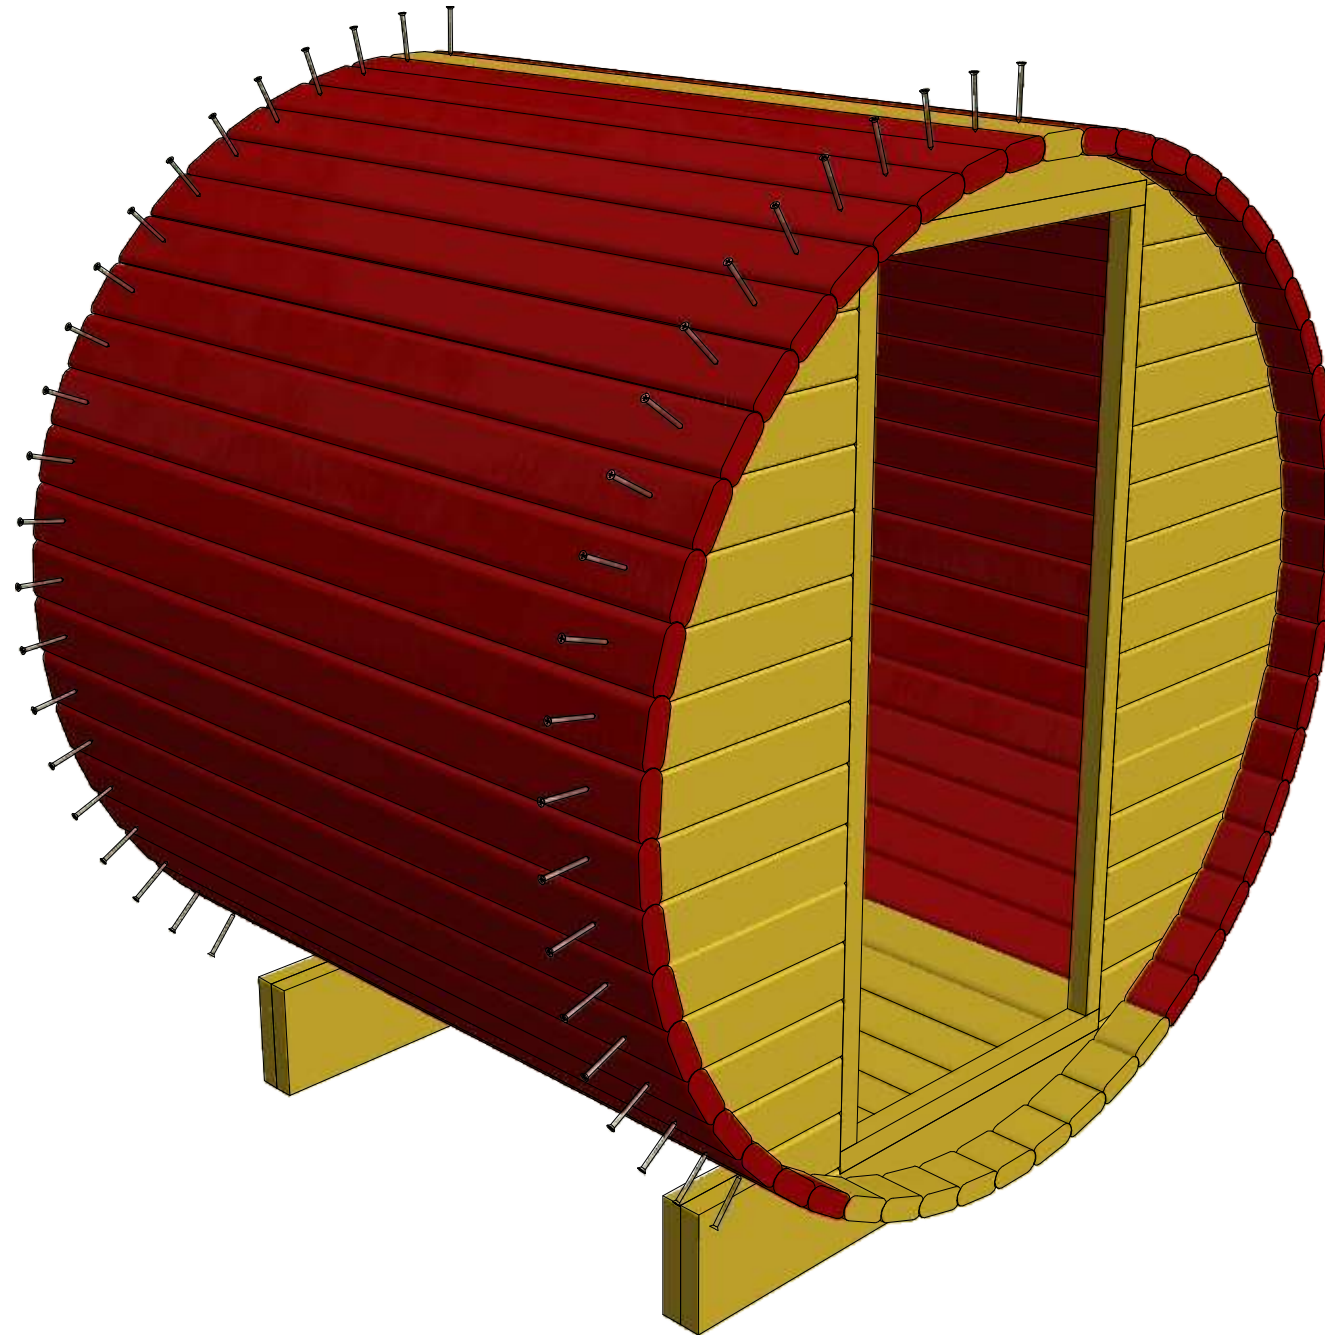

Sauna barrel 1.7 m \varnothing 1.9

Sauna barrel 1.7 m \varnothing 1.9 m

Sauna barrel 1.7 m Ø1.9 m

Screws

1	S1	5x100	2 pcs

Sauna barrel 1.7 m Ø1.9 m

Screws

1	S1	5x100	16 pcs

Sauna barrel 1.7 m Ø1.9 m

Screws

1	S2	4x70	10 pcs

Sauna barrel 1.7 m Ø1.9 m

Screws

1	S1	5x100	4 pcs

Ø100

4

Sauna barrel 1.7 m Ø1.9 m

Screws

1	S2	4x70	150 pcs

Sauna barrel 1.7 m Ø1.9 m

Screws

Sauna barrel 1.7 m Ø1.9 m

Screws

1	S2	4x70	15 pcs