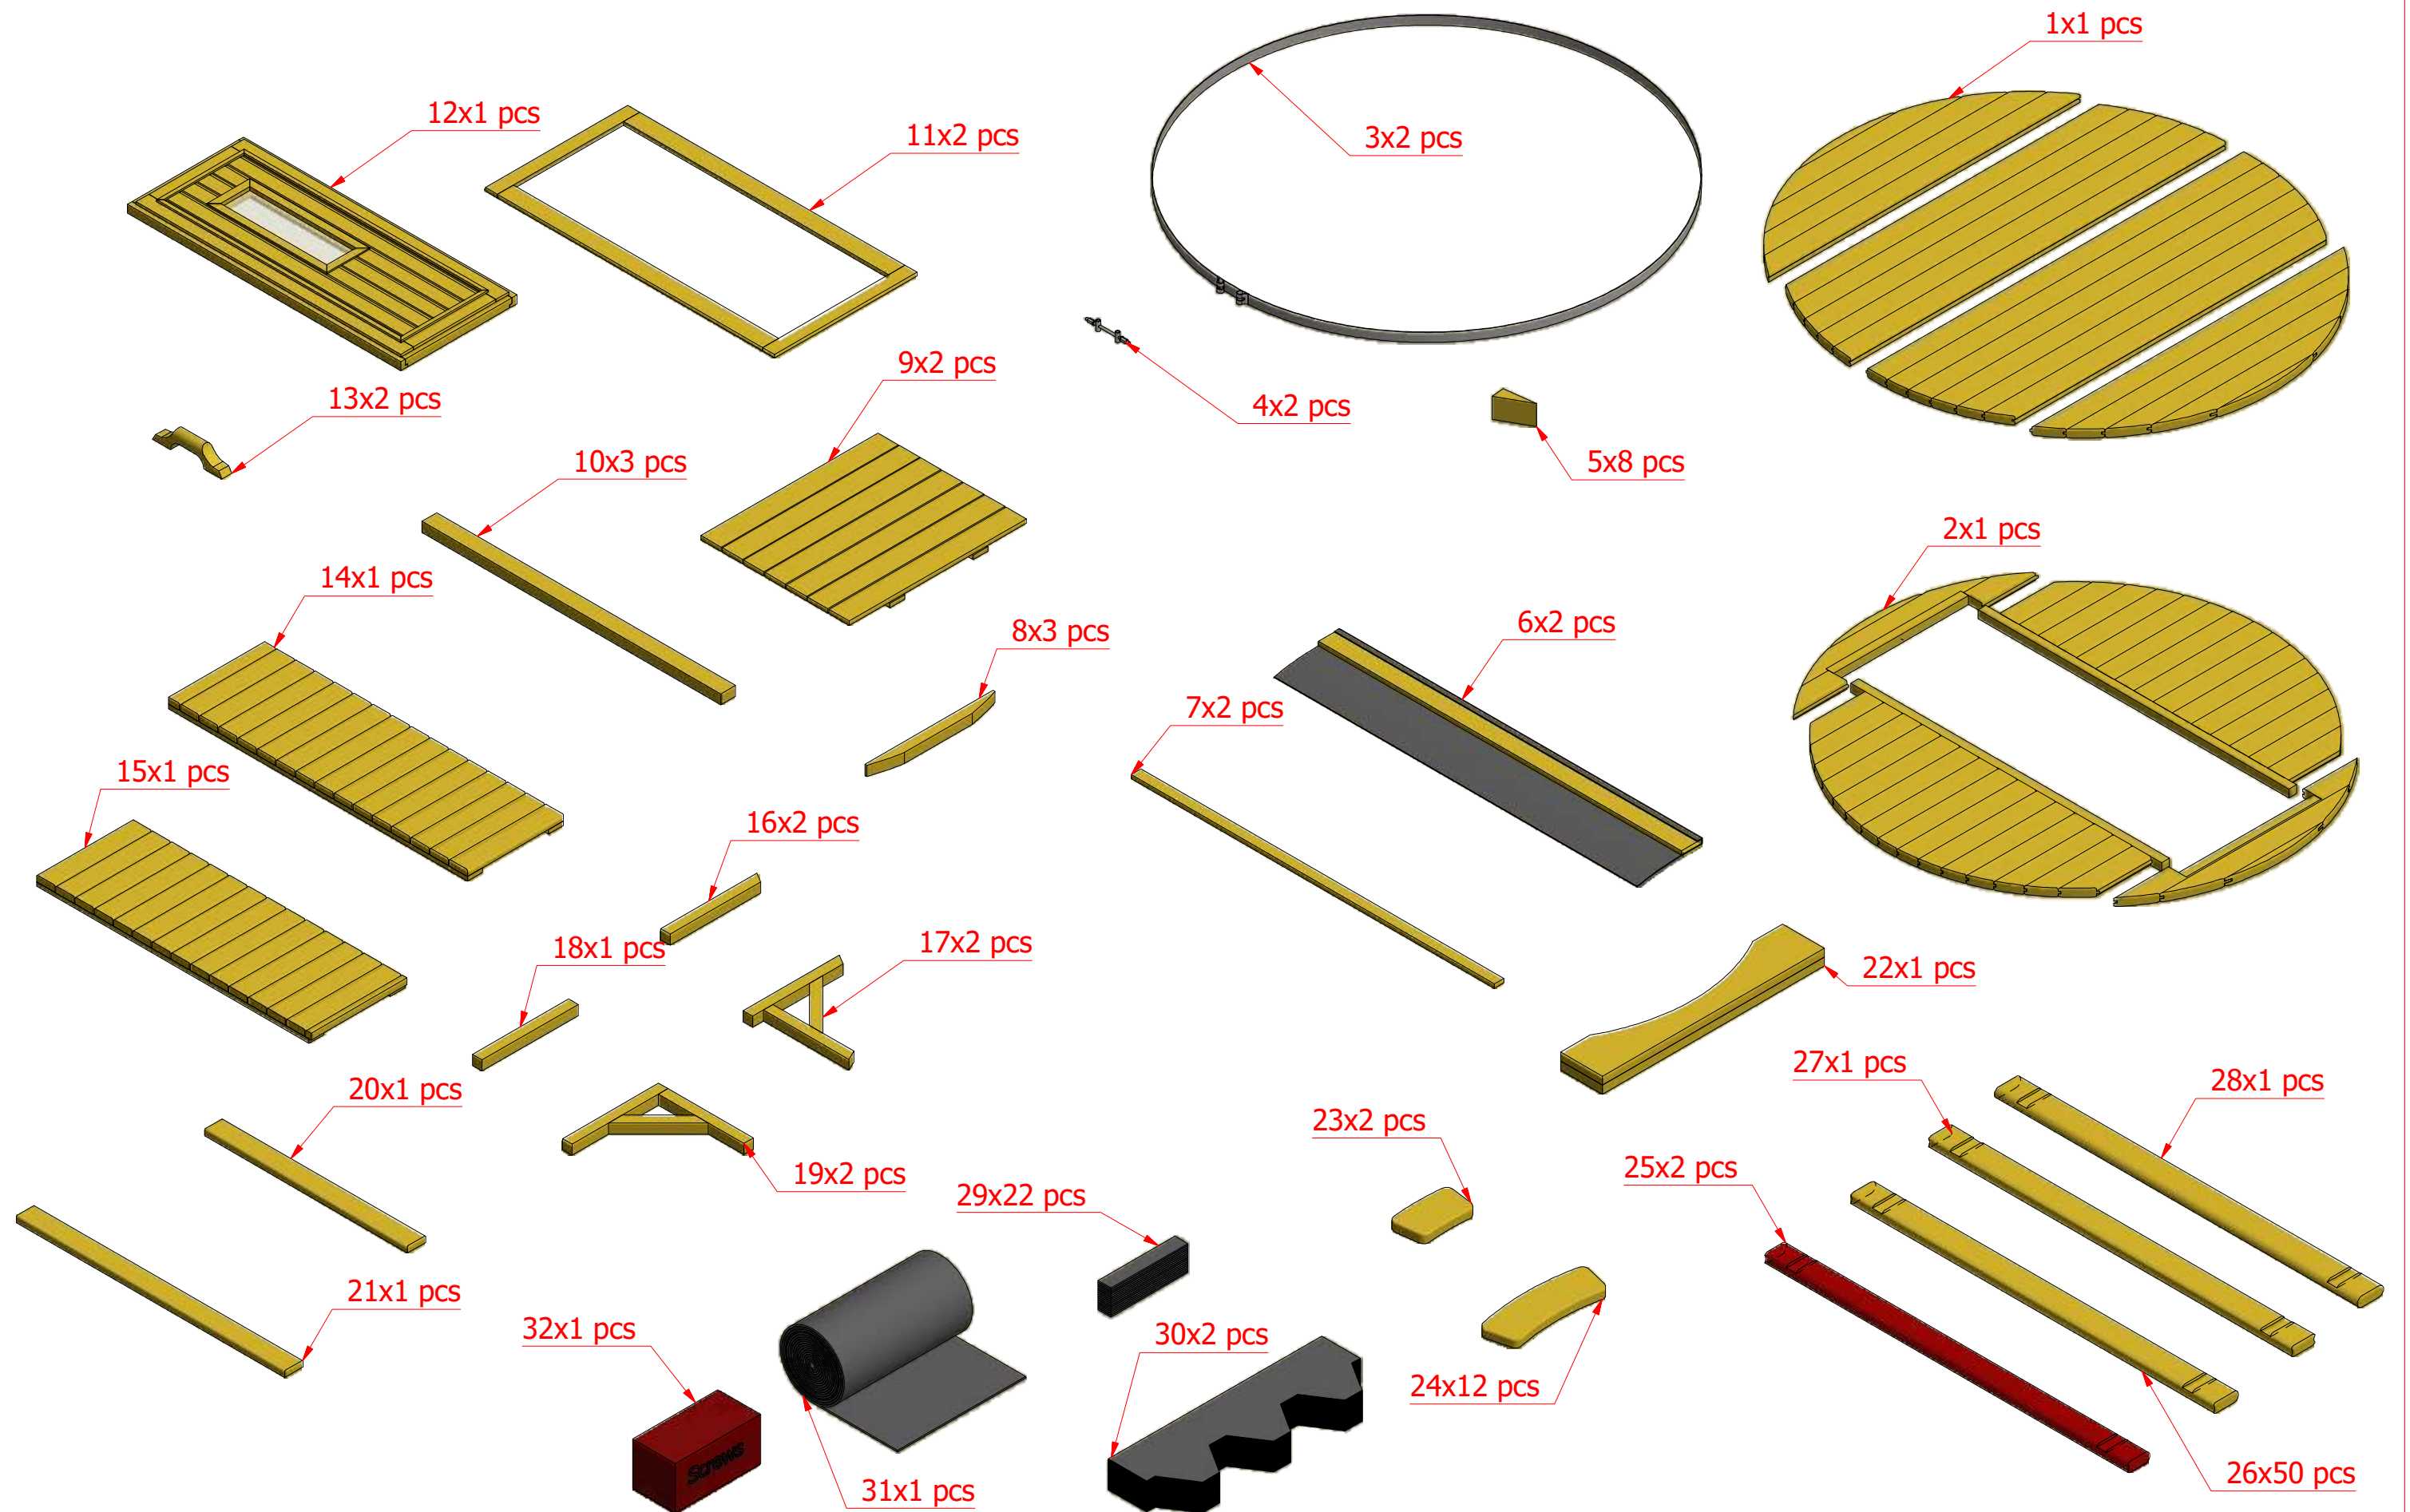

Sauna barrel 1.7 m \varnothing 1.9

Sauna barrel 1.7 m \varnothing 1.9 m

Sauna barrel 1.7 m Ø1.9 m

Screws

1	S1	5x100	2 pcs

Sauna barrel 1.7 m Ø1.9 m

Screws

1	S1	5x100	16 pcs

Sauna barrel 1.7 m Ø1.9 m

Screws

1	S2	4x70	10 pcs

Sauna barrel 1.7 m Ø1.9 m

Screws

1	S1	5x100	4 pcs

Ø100

4

Sauna barrel 1.7 m Ø1.9 m

Screws

1	S3	3.5x45	40 pcs
2	S5	3x30	6 pcs

2

1

Sauna barrel 1.7 m Ø1.9 m

Screws

1	S3	3.5x45	16 pcs

Sauna barrel 1.7 m Ø1.9 m

Screws

1	S3	3.5x45	16 pcs

Sauna barrel 1.7 m Ø1.9 m

Screws

1	V1	2.5x25	

Sauna barrel 1.7 m Ø1.9 m

Screws