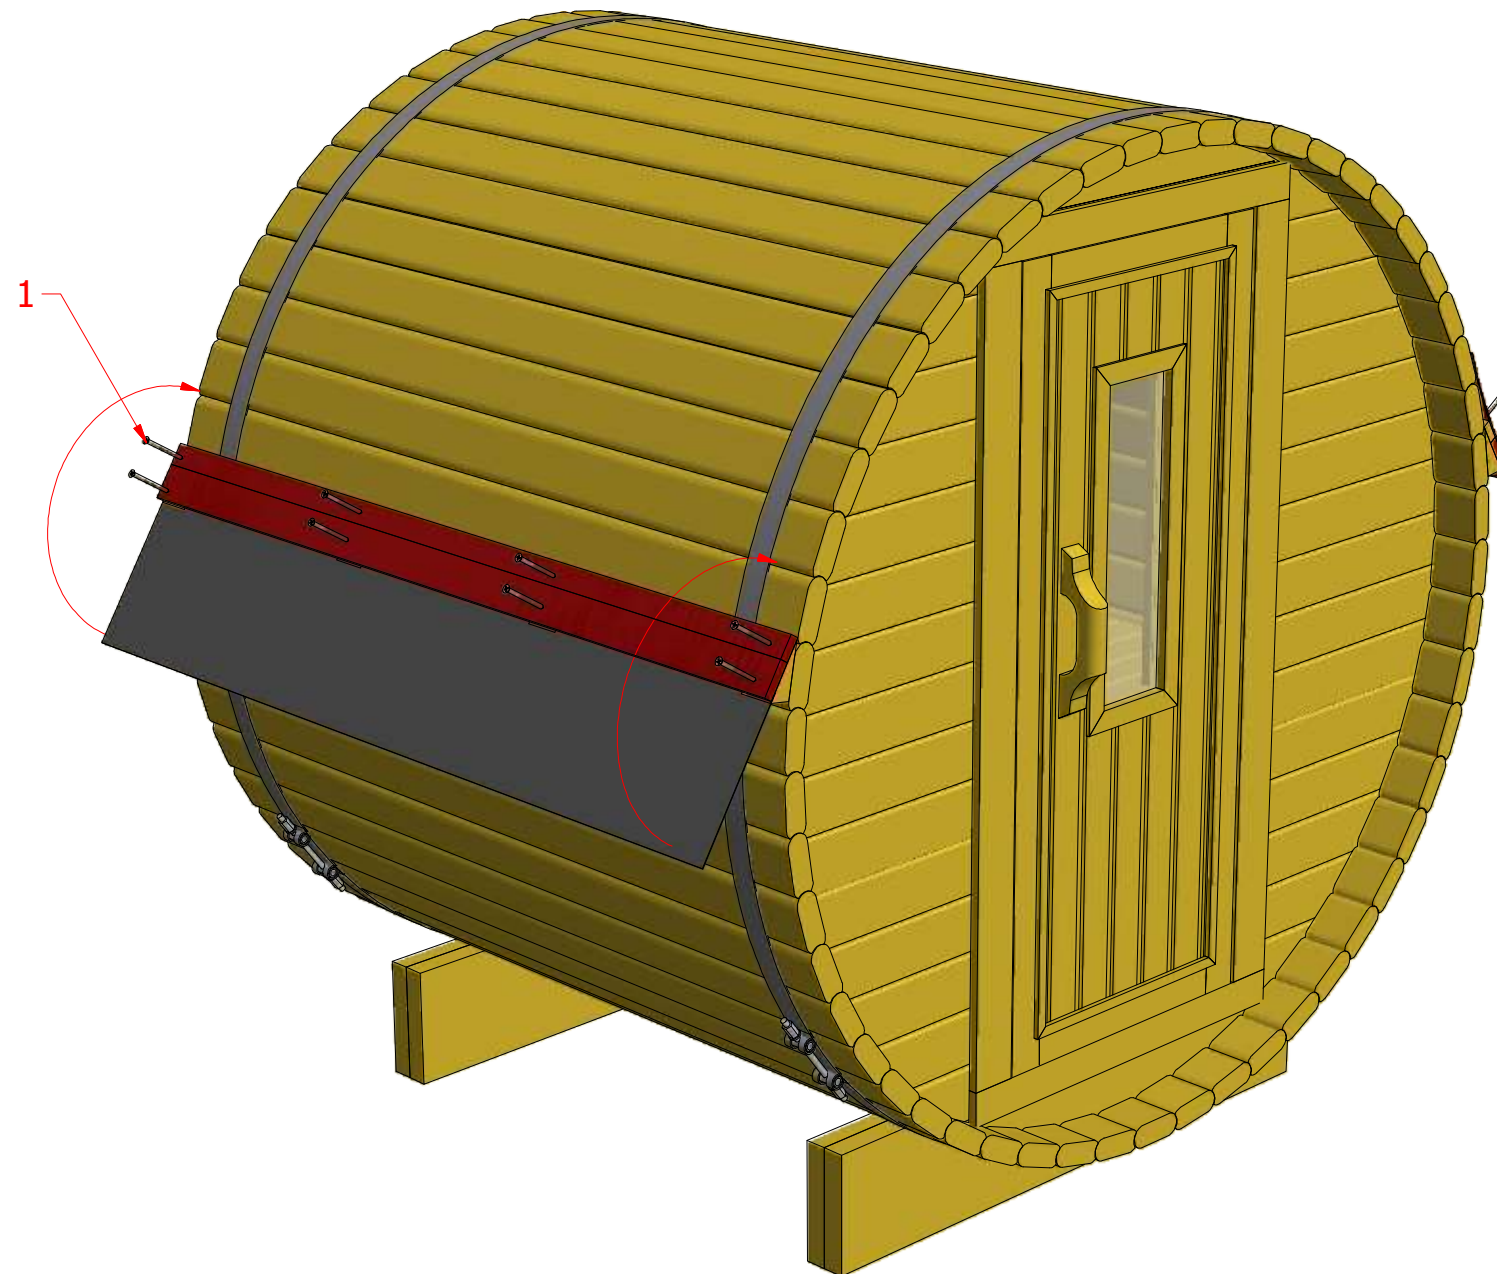

Sauna barrel 1.7 m Ø1.9 m

Screws

1	S3	3.5x45	16 pcs