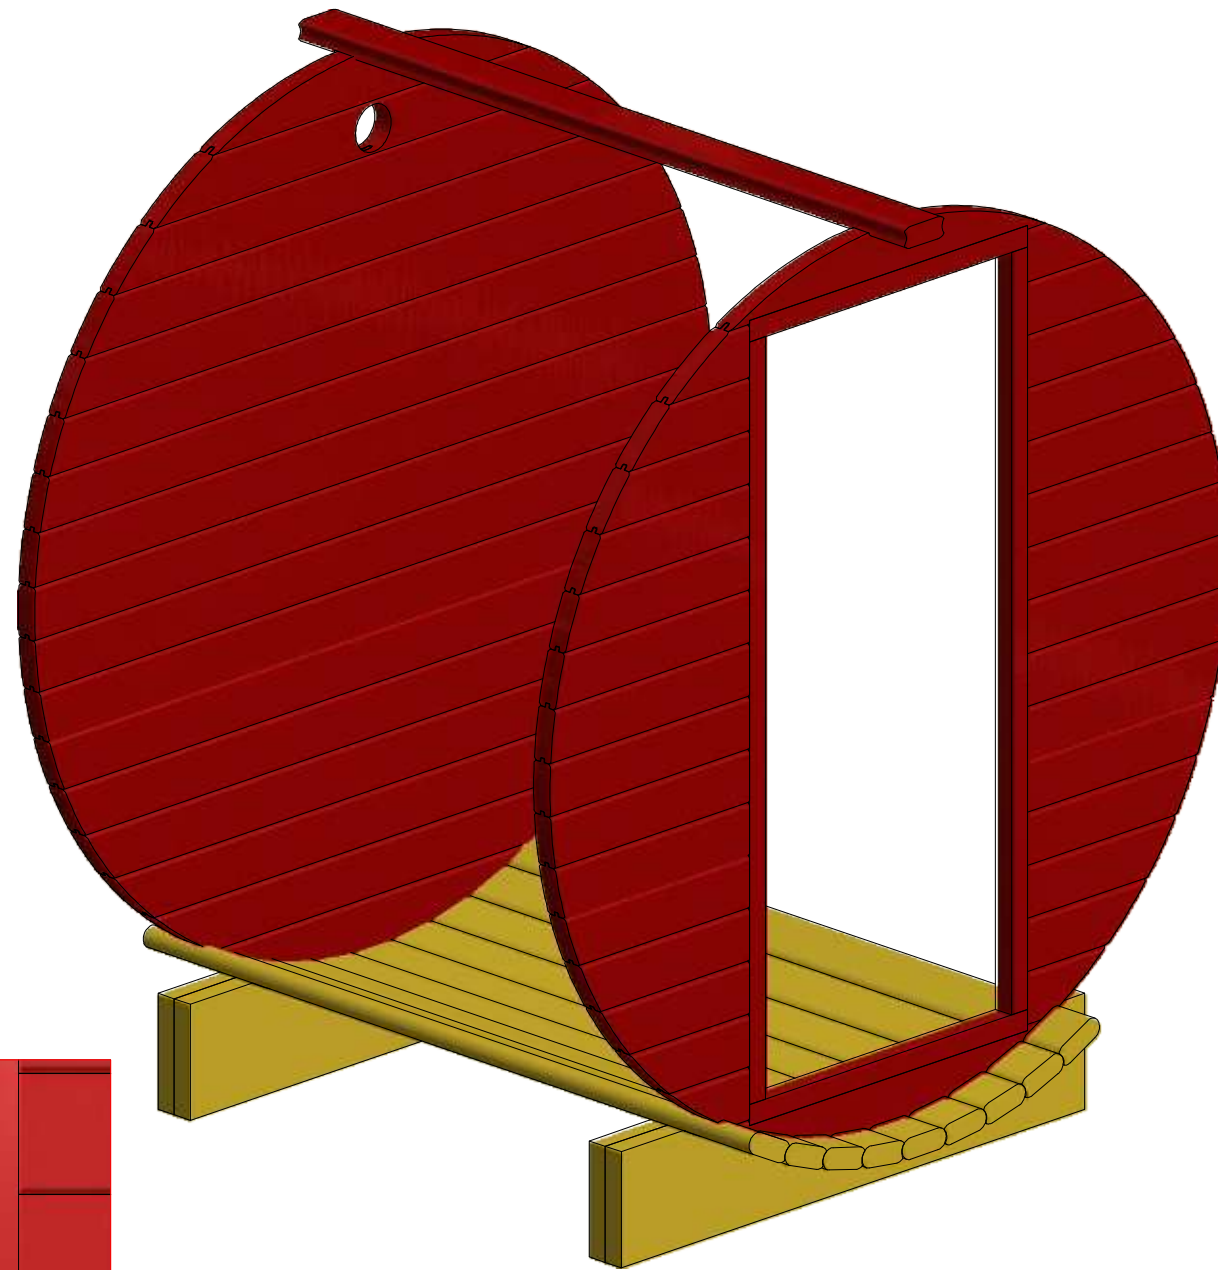

Sauna barrel 1.7 m \varnothing 1.9

Sauna barrel 1.7 m \varnothing 1.9 m

Sauna barrel 1.7 m Ø1.9 m

Screws

1	S1	5x100	2 pcs

Sauna barrel 1.7 m Ø1.9 m

Screws

1	S1	5x100	16 pcs

Sauna barrel 1.7 m Ø1.9 m

Screws

1	S2	4x70	10 pcs

Sauna barrel 1.7 m Ø1.9 m

Screws

1	S1	5x100	4 pcs

Ø100

4

Sauna barrel 1.7 m Ø1.9 m

Screws

1	S2	4x70	150 pcs

Sauna barrel 1.7 m Ø1.9 m

Screws

Sauna barrel 1.7 m Ø1.9 m

Screws

1	S2	4x70	15 pcs