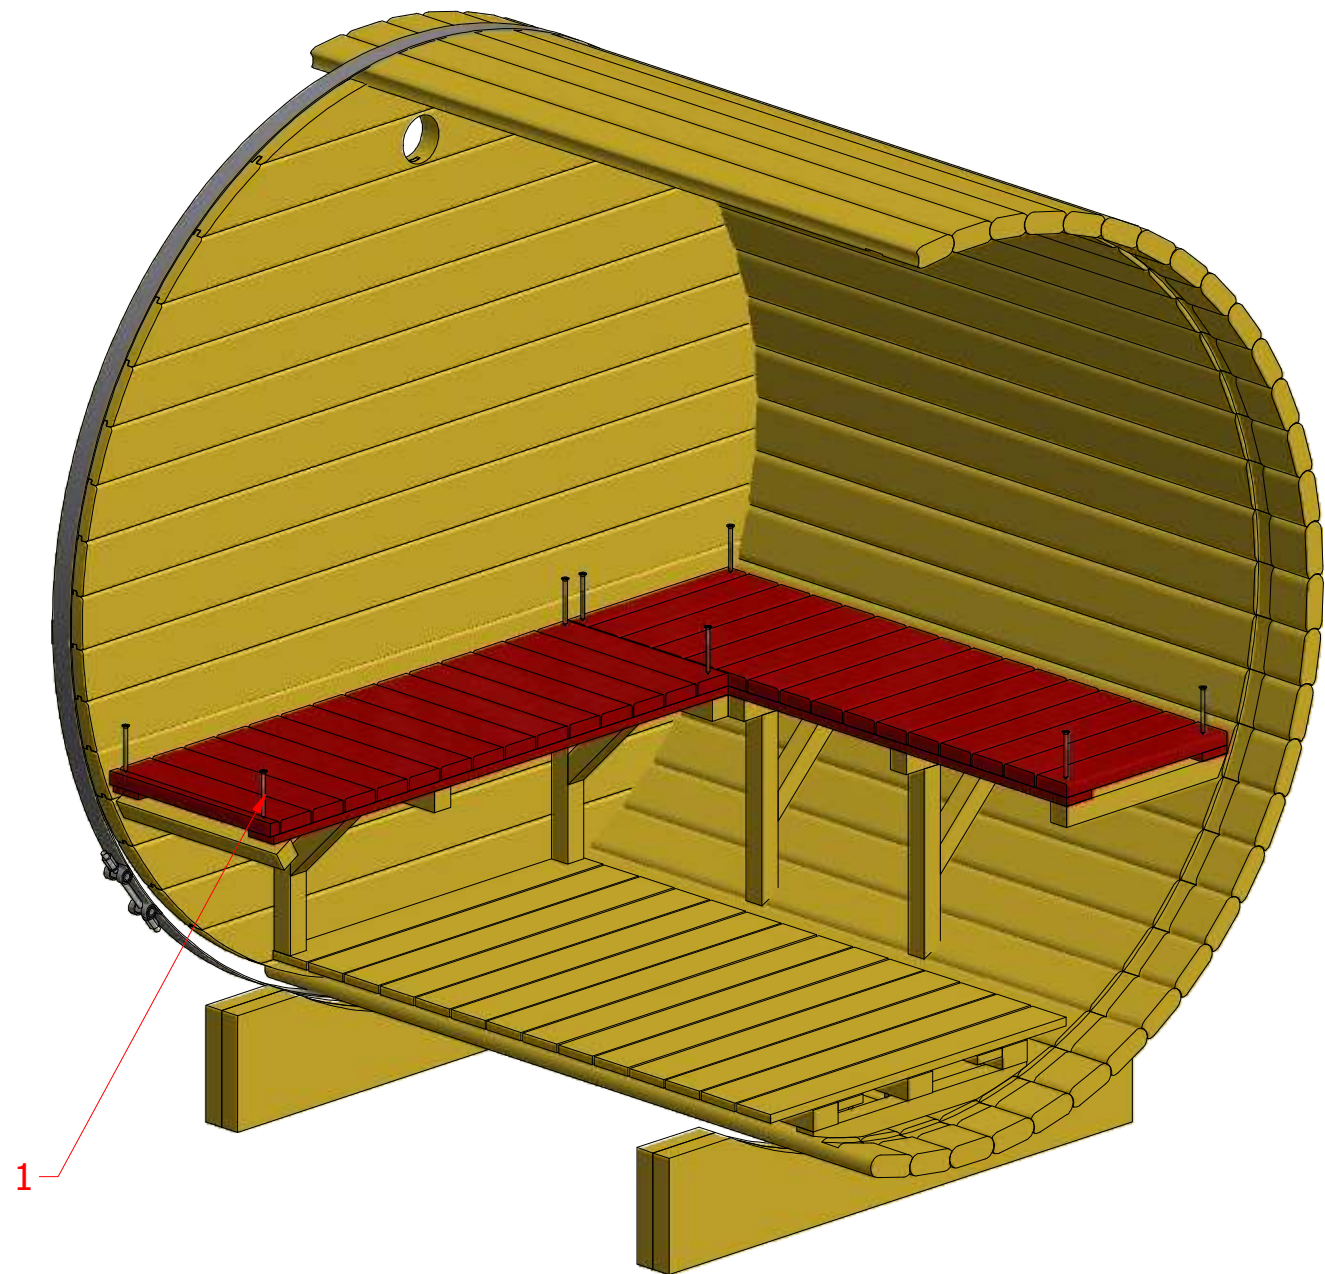

Sauna barrel 1.7 m Ø1.9 m

Screws

Sauna barrel 1.7 m Ø1.9 m

Screws

1	S2	40x70	14 pcs

Sauna barrel 1.7 m Ø1.9 m

Screws

1	S2	4x70	12 pcs

Sauna barrel 1.7 m Ø1.9 m

Screws

1	S3	3.5x45	40 pcs
2	S5	3x30	6 pcs

2

1

Sauna barrel 1.7 m Ø1.9 m

Screws

1	S3	3.5x45	16 pcs