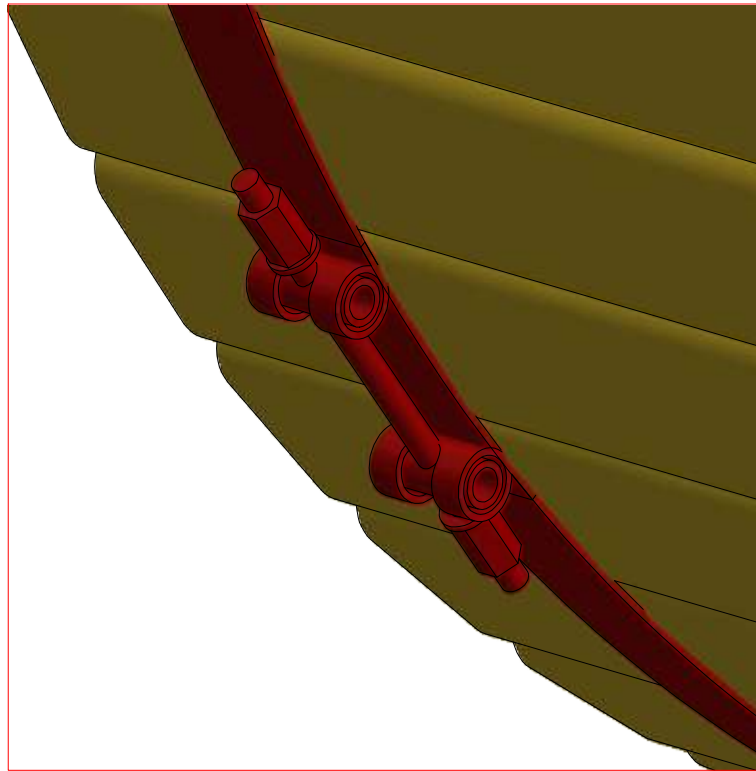

Sauna barrel 1.7 m Ø1.9 m

Screws

1	S2	4x70	10 pcs

Sauna barrel 1.7 m Ø1.9 m

Screws

1	S1	5x100	4 pcs

Ø100

4

Sauna barrel 1.7 m Ø1.9 m

Screws

1	S2	4x70	150 pcs

Sauna barrel 1.7 m Ø1.9 m

Screws

Sauna barrel 1.7 m Ø1.9 m

Screws

1	S2	4x70	15 pcs

Sauna barrel 1.7 m Ø1.9 m

Screws

Sauna barrel 1.7 m Ø1.9 m

Screws

1	S2	40x70	14 pcs

Sauna barrel 1.7 m Ø1.9 m

Screws

1	S2	4x70	12 pcs

Sauna barrel 1.7 m Ø1.9 m

Screws

1	S3	3.5x45	40 pcs
2	S5	3x30	6 pcs

2

1

Sauna barrel 1.7 m Ø1.9 m

Screws

1	S3	3.5x45	16 pcs