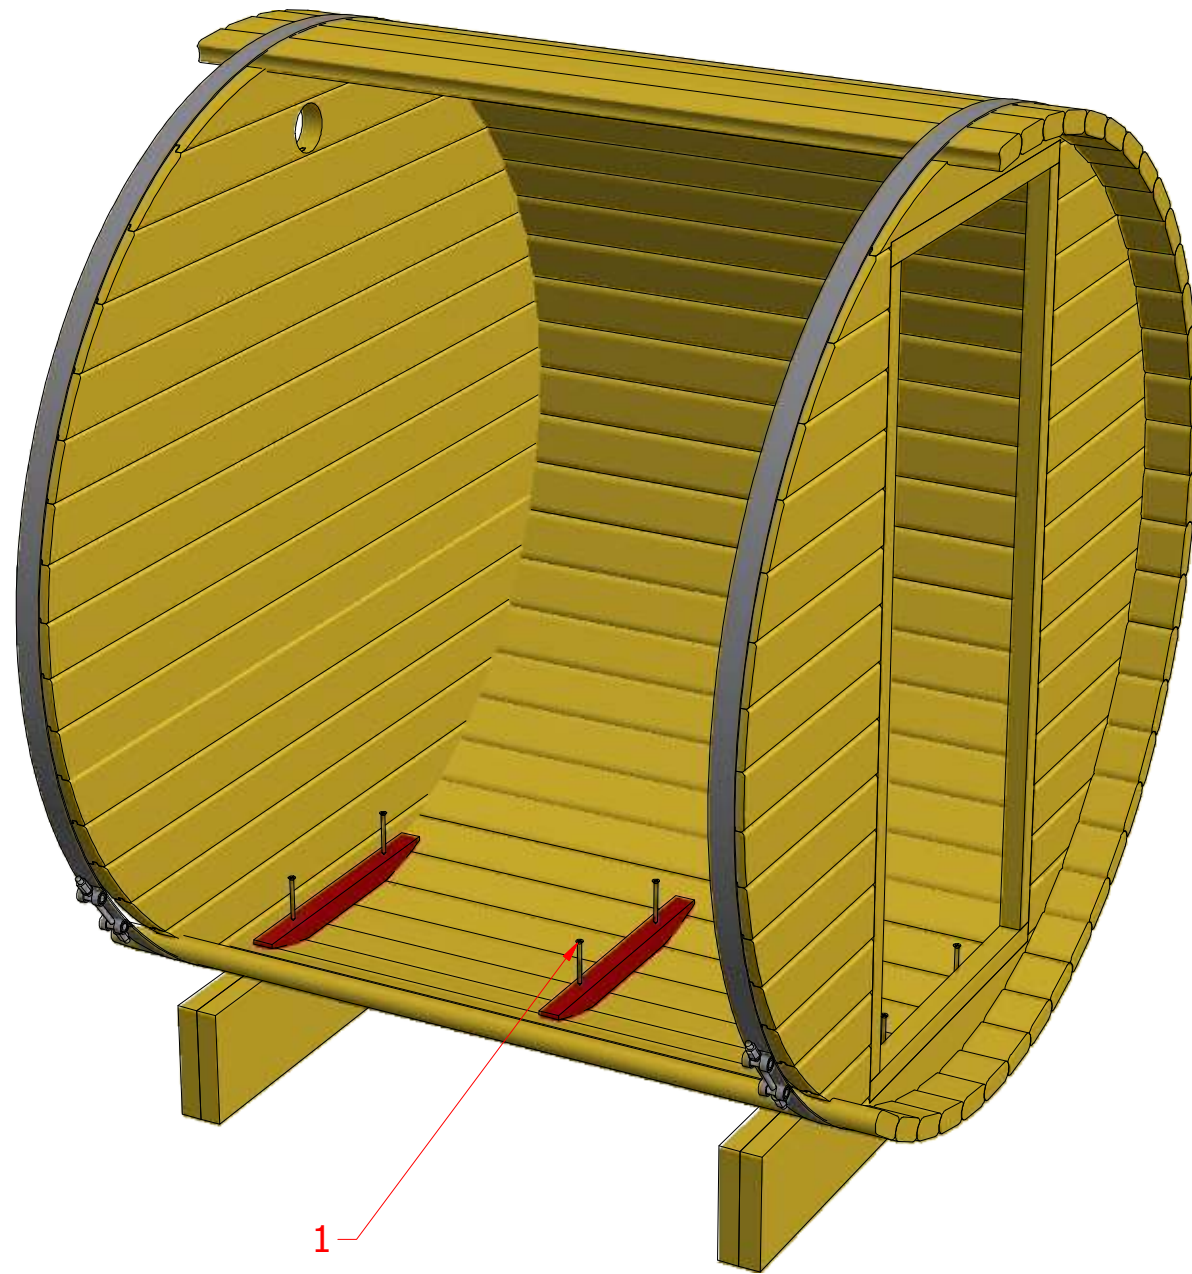

Sauna barrel 1.7 m \varnothing 1.9

Sauna barrel 1.7 m \varnothing 1.9 m

Sauna barrel 1.7 m Ø1.9 m

Screws

1	S1	5x100	2 pcs

Sauna barrel 1.7 m Ø1.9 m

Screws

1	S1	5x100	16 pcs

Sauna barrel 1.7 m Ø1.9 m

Screws

1	S2	4x70	10 pcs

Sauna barrel 1.7 m Ø1.9 m

Screws

1	S1	5x100	4 pcs

Ø100

4

Sauna barrel 1.7 m Ø1.9 m

Screws

1	S2	4x70	150 pcs

Sauna barrel 1.7 m Ø1.9 m

Screws

Sauna barrel 1.7 m Ø1.9 m

Screws

1	S2	4x70	15 pcs

Sauna barrel 1.7 m Ø1.9 m

Screws

Sauna barrel 1.7 m Ø1.9 m

Screws

1	S2	40x70	14 pcs

Sauna barrel 1.7 m Ø1.9 m

Screws

1	S2	4x70	12 pcs