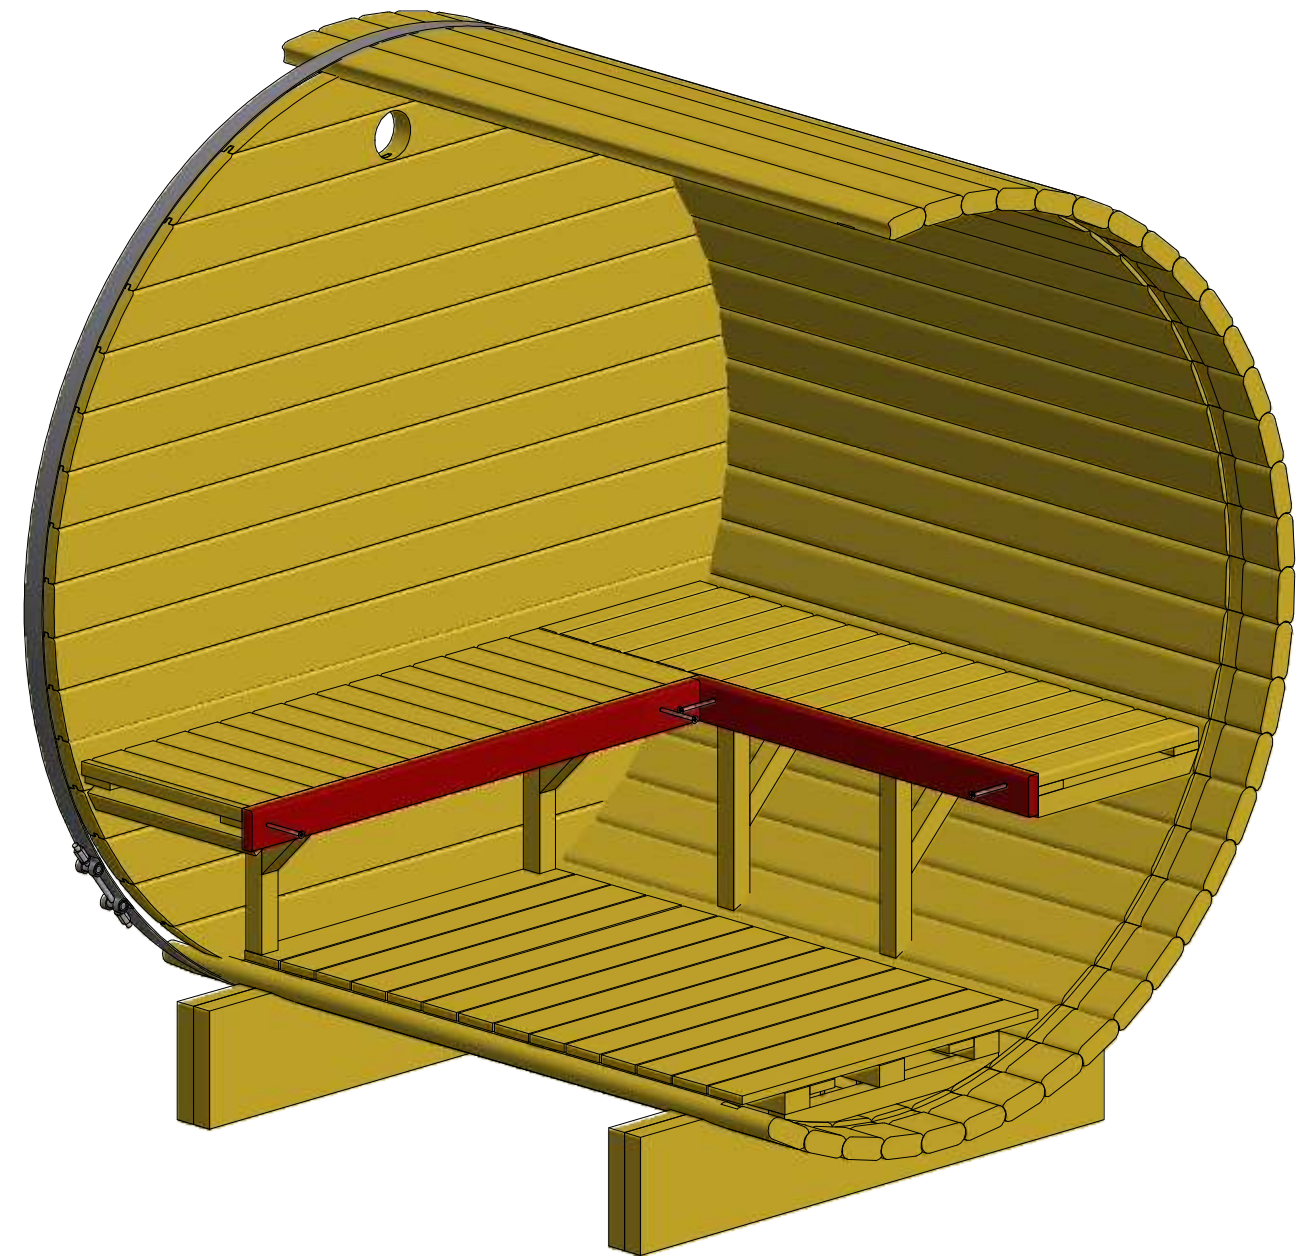

Sauna barrel 1.7 m \varnothing 1.9

Sauna barrel 1.7 m \varnothing 1.9 m

Sauna barrel 1.7 m Ø1.9 m

Screws

1	S1	5x100	2 pcs

Sauna barrel 1.7 m Ø1.9 m

Screws

1	S1	5x100	16 pcs

Sauna barrel 1.7 m Ø1.9 m

Screws

1	S2	4x70	10 pcs

Sauna barrel 1.7 m Ø1.9 m

Screws

1	S1	5x100	4 pcs

Ø100

4

Sauna barrel 1.7 m Ø1.9 m

Screws

Sauna barrel 1.7 m Ø1.9 m

Screws

1	S2	40x70	14 pcs

Sauna barrel 1.7 m Ø1.9 m

Screws

1	S2	4x70	12 pcs

Sauna barrel 1.7 m Ø1.9 m

Screws

1	S3	3.5x45	40 pcs
2	S5	3x30	6 pcs

2

1

Sauna barrel 1.7 m Ø1.9 m

Screws

1	S3	3.5x45	16 pcs