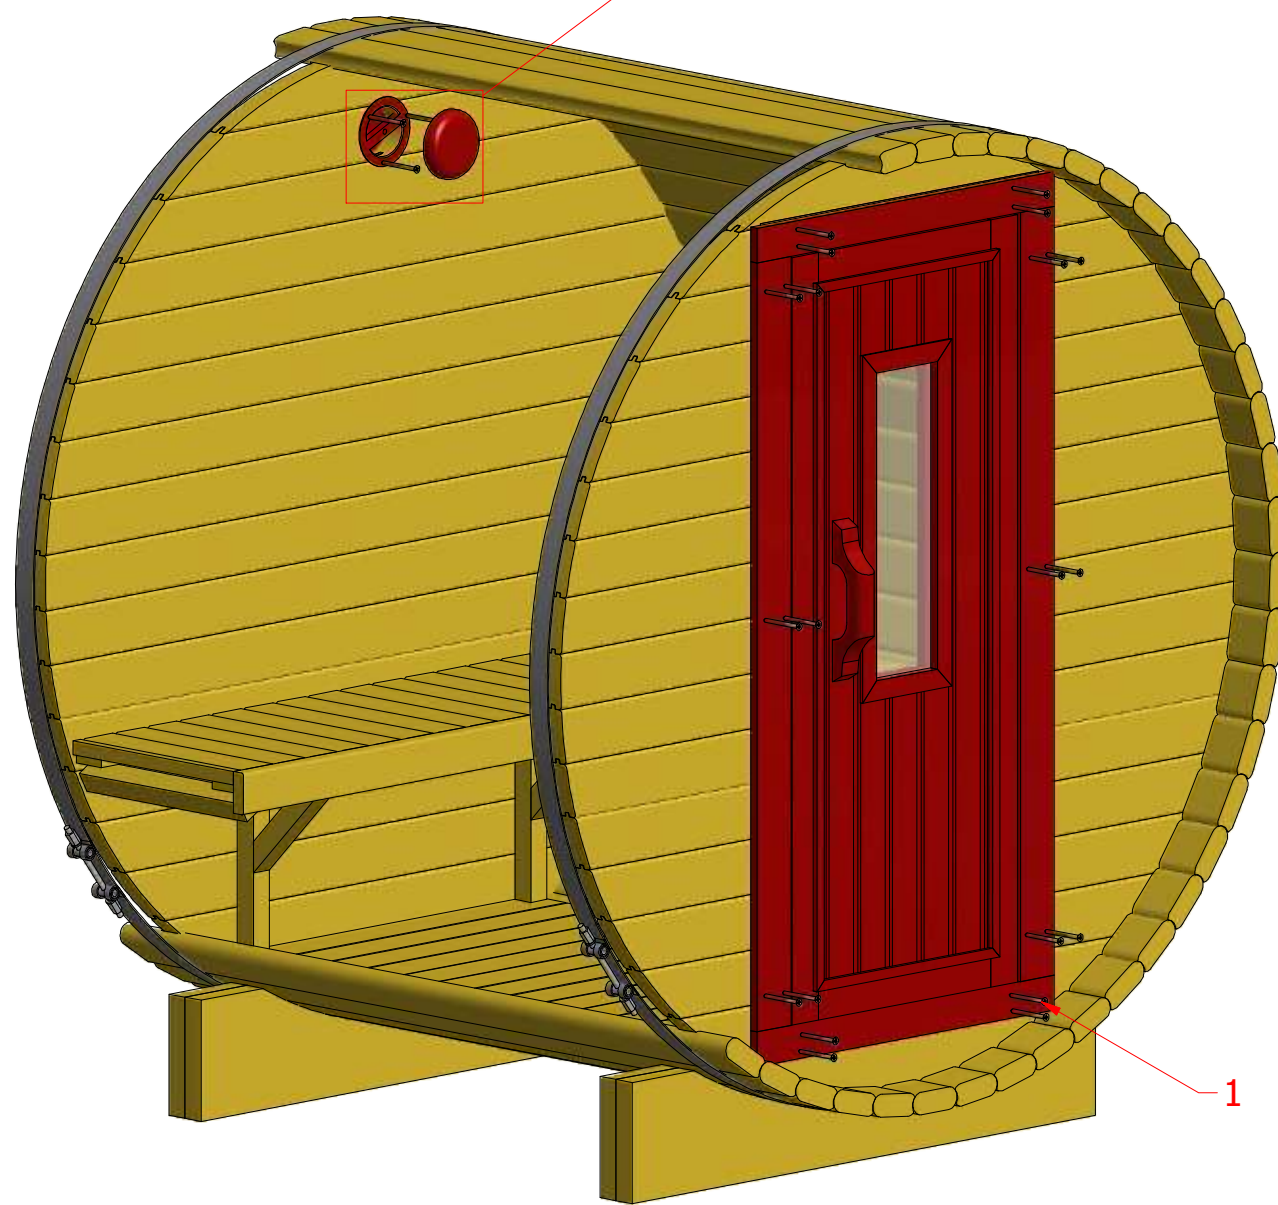

Sauna barrel 1.7 m \varnothing 1.9

Sauna barrel 1.7 m \varnothing 1.9 m

Sauna barrel 1.7 m Ø1.9 m

Screws

1	S1	5x100	2 pcs

Sauna barrel 1.7 m Ø1.9 m

Screws

1	S1	5x100	16 pcs

Sauna barrel 1.7 m Ø1.9 m

Screws

1	S2	4x70	10 pcs

Sauna barrel 1.7 m Ø1.9 m

Screws

1	S1	5x100	4 pcs

Ø100

4

Sauna barrel 1.7 m Ø1.9 m

Screws

Sauna barrel 1.7 m Ø1.9 m

Screws

1	S2	40x70	14 pcs

Sauna barrel 1.7 m Ø1.9 m

Screws

1	S2	4x70	12 pcs

Sauna barrel 1.7 m Ø1.9 m

Screws

1	S3	3.5x45	40 pcs
2	S5	3x30	6 pcs

2

1

Sauna barrel 1.7 m Ø1.9 m

Screws

1	S3	3.5x45	16 pcs