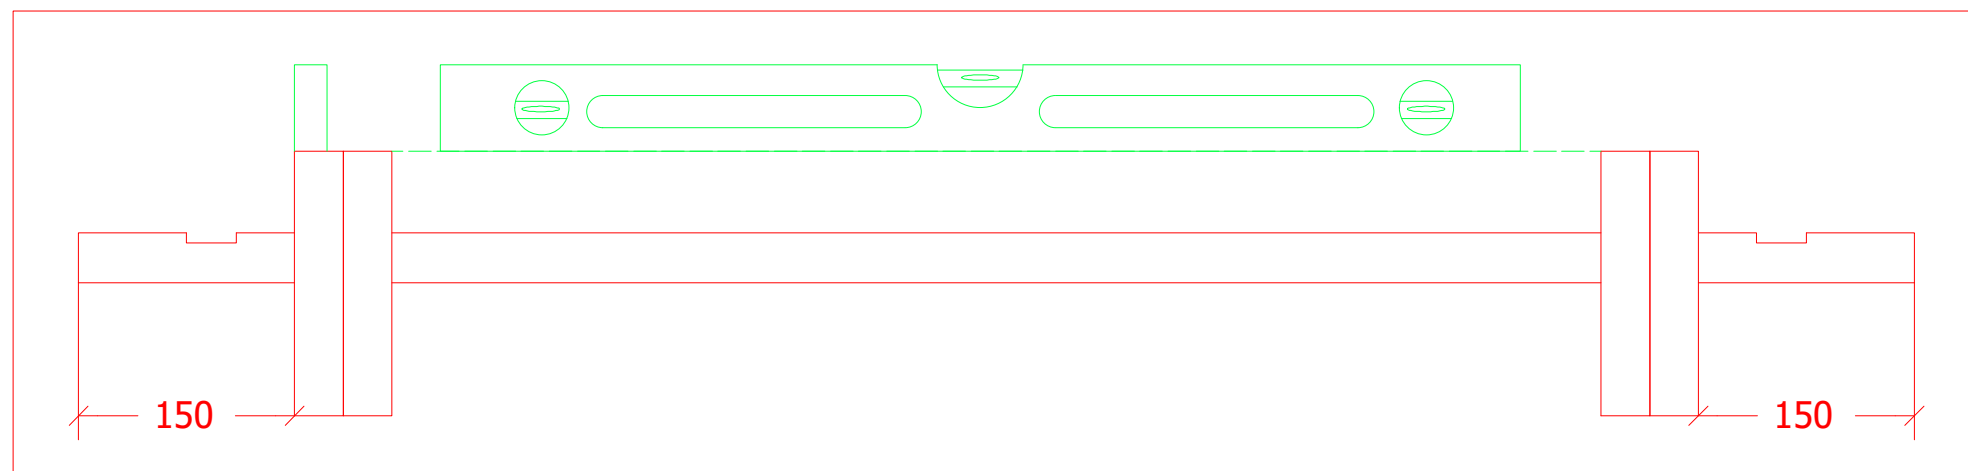

Sauna barrel 1.7 m \varnothing 1.9

Sauna barrel 1.7 m \varnothing 1.9 m

Sauna barrel 1.7 m Ø1.9 m

Screws

1	S1	5x100	2 pcs

Sauna barrel 1.7 m Ø1.9 m

Screws

1	S1	5x100	16 pcs

Sauna barrel 1.7 m Ø1.9 m

Screws

1	S2	4x70	10 pcs

Sauna barrel 1.7 m Ø1.9 m

Screws

1	S1	5x100	4 pcs

Ø100

4

Sauna barrel 1.7 m Ø1.9 m

Screws

1	S2	4x70	150 pcs

Sauna barrel 1.7 m Ø1.9 m

Screws

Sauna barrel 1.7 m Ø1.9 m

Screws

1	S2	4x70	15 pcs

Sauna barrel 1.7 m Ø1.9 m

Screws

Sauna barrel 1.7 m Ø1.9 m

Screws

1	S2	40x70	14 pcs

Sauna barrel 1.7 m Ø1.9 m

Screws

1	S2	4x70	12 pcs