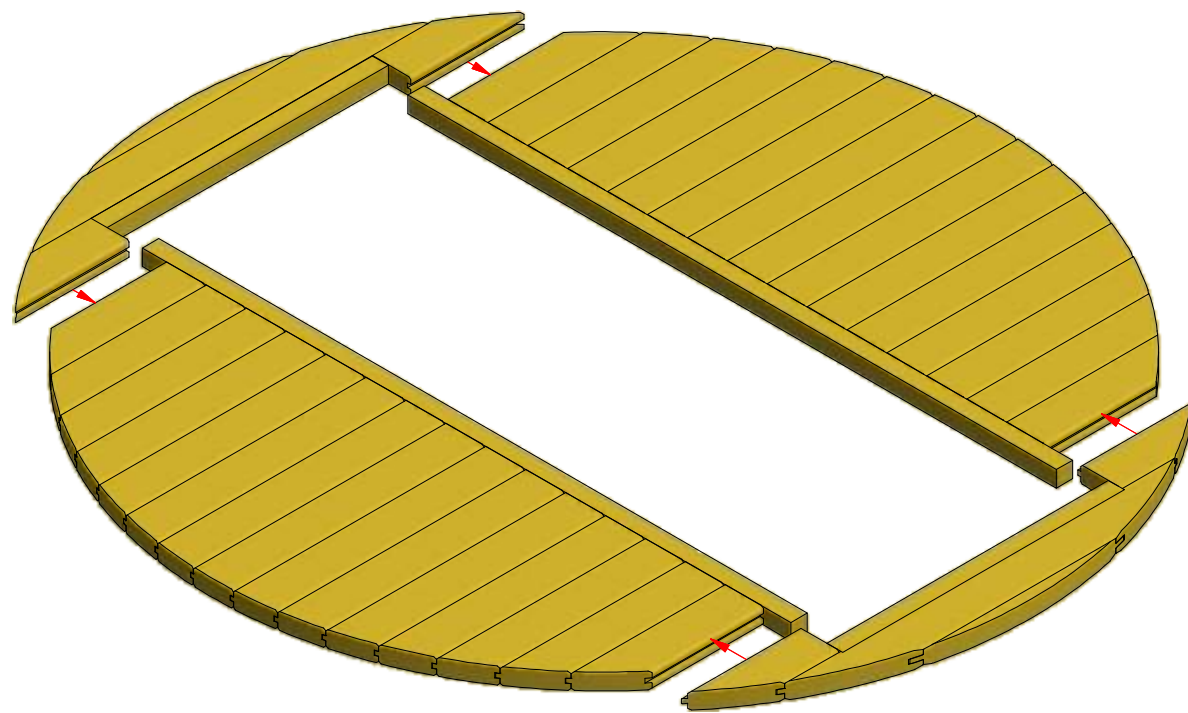

Sauna barrel 1.7 m \varnothing 1.9

Sauna barrel 1.7 m \varnothing 1.9 m

Sauna barrel 1.7 m Ø1.9 m

Screws

1	S1	5x100	2 pcs

Sauna barrel 1.7 m Ø1.9 m

Screws

1	S1	5x100	16 pcs

Sauna barrel 1.7 m Ø1.9 m

Screws

1	S2	4x70	10 pcs

Sauna barrel 1.7 m Ø1.9 m

Screws

1	S1	5x100	4 pcs

Ø100

4

Sauna barrel 1.7 m Ø1.9 m

Screws

1	S2	4x70	150 pcs

Sauna barrel 1.7 m Ø1.9 m

Screws

Sauna barrel 1.7 m Ø1.9 m

Screws

1	S2	4x70	15 pcs