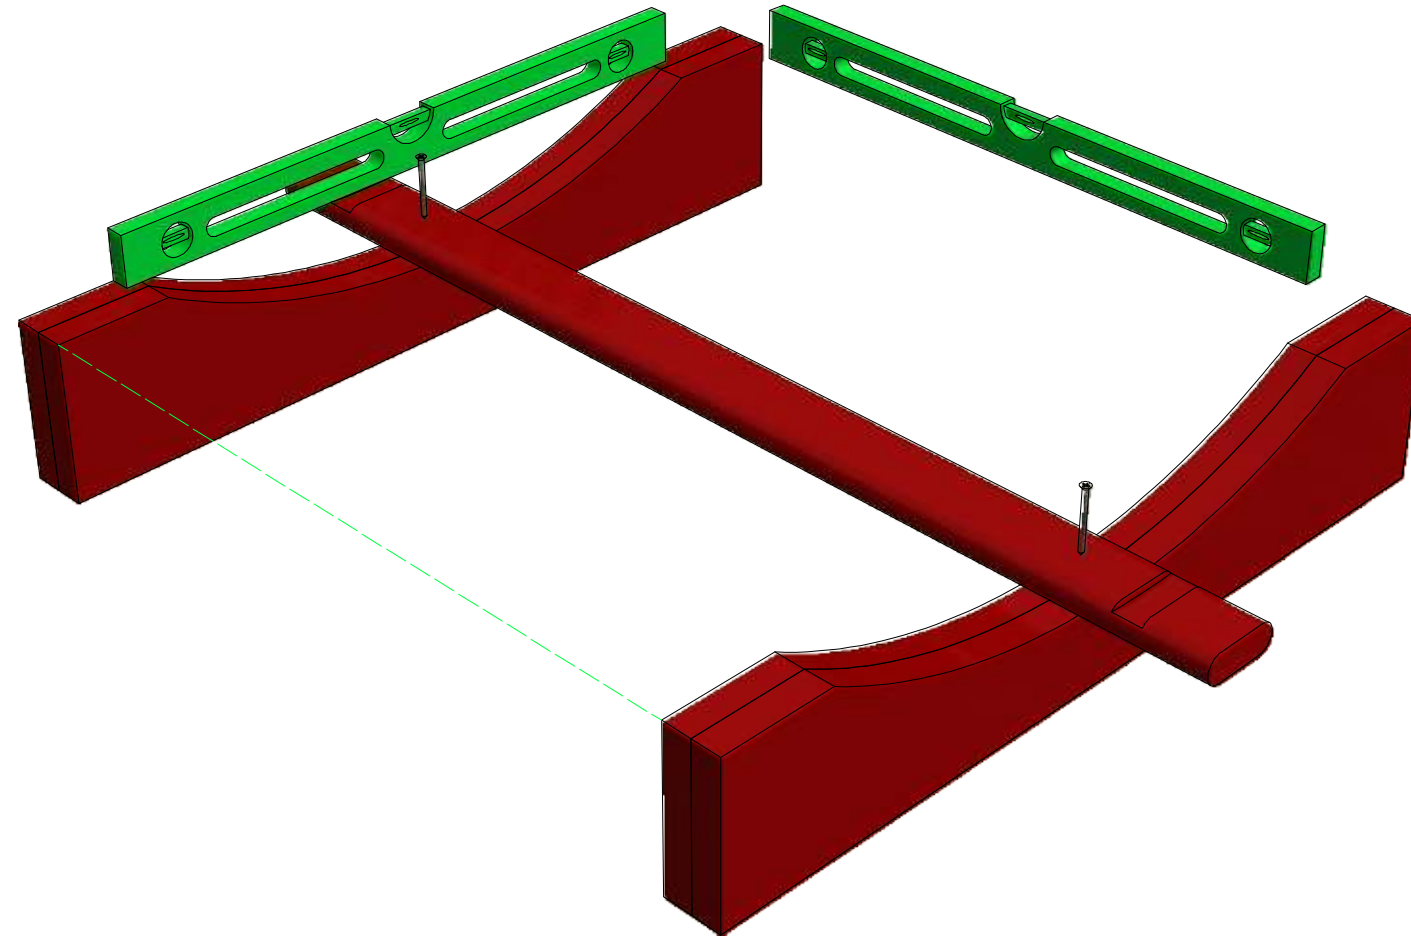

Sauna barrel 1.7 m \varnothing 1.9

Sauna barrel 1.7 m \varnothing 1.9 m

Sauna barrel 1.7 m Ø1.9 m

Screws

1	S1	5x100	2 pcs

Sauna barrel 1.7 m Ø1.9 m

Screws

1	S1	5x100	16 pcs

Sauna barrel 1.7 m Ø1.9 m

Screws

1	S2	4x70	10 pcs

Sauna barrel 1.7 m Ø1.9 m

Screws

1	S1	5x100	4 pcs

Ø100

4

Sauna barrel 1.7 m Ø1.9 m

Screws

1	S2	4x70	150 pcs

Sauna barrel 1.7 m Ø1.9 m

Screws

Sauna barrel 1.7 m Ø1.9 m

Screws

1	S2	4x70	15 pcs

Sauna barrel 1.7 m Ø1.9 m

Screws

Sauna barrel 1.7 m Ø1.9 m

Screws

1	S2	40x70	14 pcs

Sauna barrel 1.7 m Ø1.9 m

Screws

1	S2	4x70	12 pcs