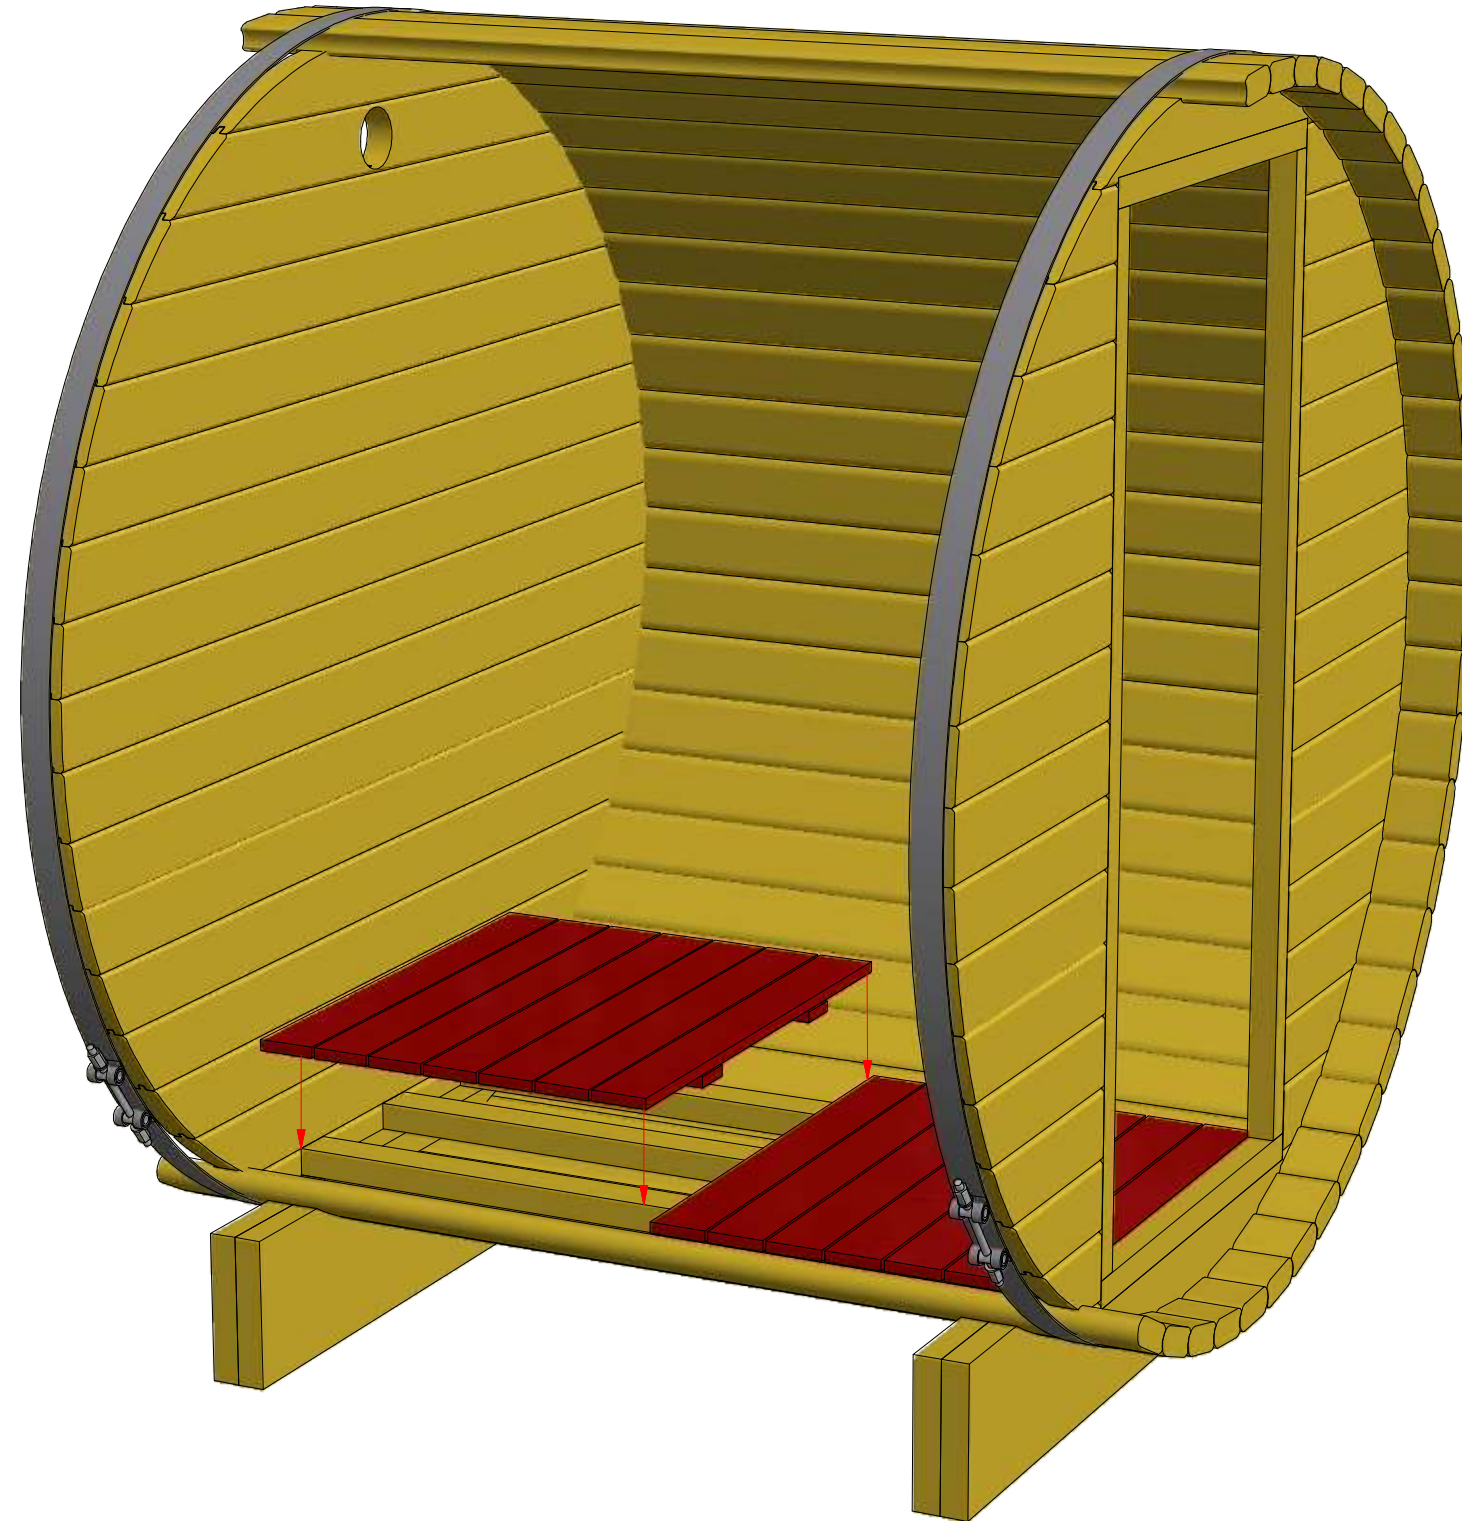

Sauna barrel 1.7 m \varnothing 1.9

Sauna barrel 1.7 m \varnothing 1.9 m

Sauna barrel 1.7 m Ø1.9 m

Screws

1	S1	5x100	2 pcs

Sauna barrel 1.7 m Ø1.9 m

Screws

1	S1	5x100	16 pcs

Sauna barrel 1.7 m Ø1.9 m

Screws

1	S2	4x70	10 pcs

Sauna barrel 1.7 m Ø1.9 m

Screws

1	S1	5x100	4 pcs

Ø100

4

Sauna barrel 1.7 m Ø1.9 m

Screws

1	S2	4x70	150 pcs

Sauna barrel 1.7 m Ø1.9 m

Screws

Sauna barrel 1.7 m Ø1.9 m

Screws

1	S2	4x70	15 pcs

Sauna barrel 1.7 m Ø1.9 m

Screws

Sauna barrel 1.7 m Ø1.9 m

Screws

1	S2	40x70	14 pcs

Sauna barrel 1.7 m Ø1.9 m

Screws

1	S2	4x70	12 pcs