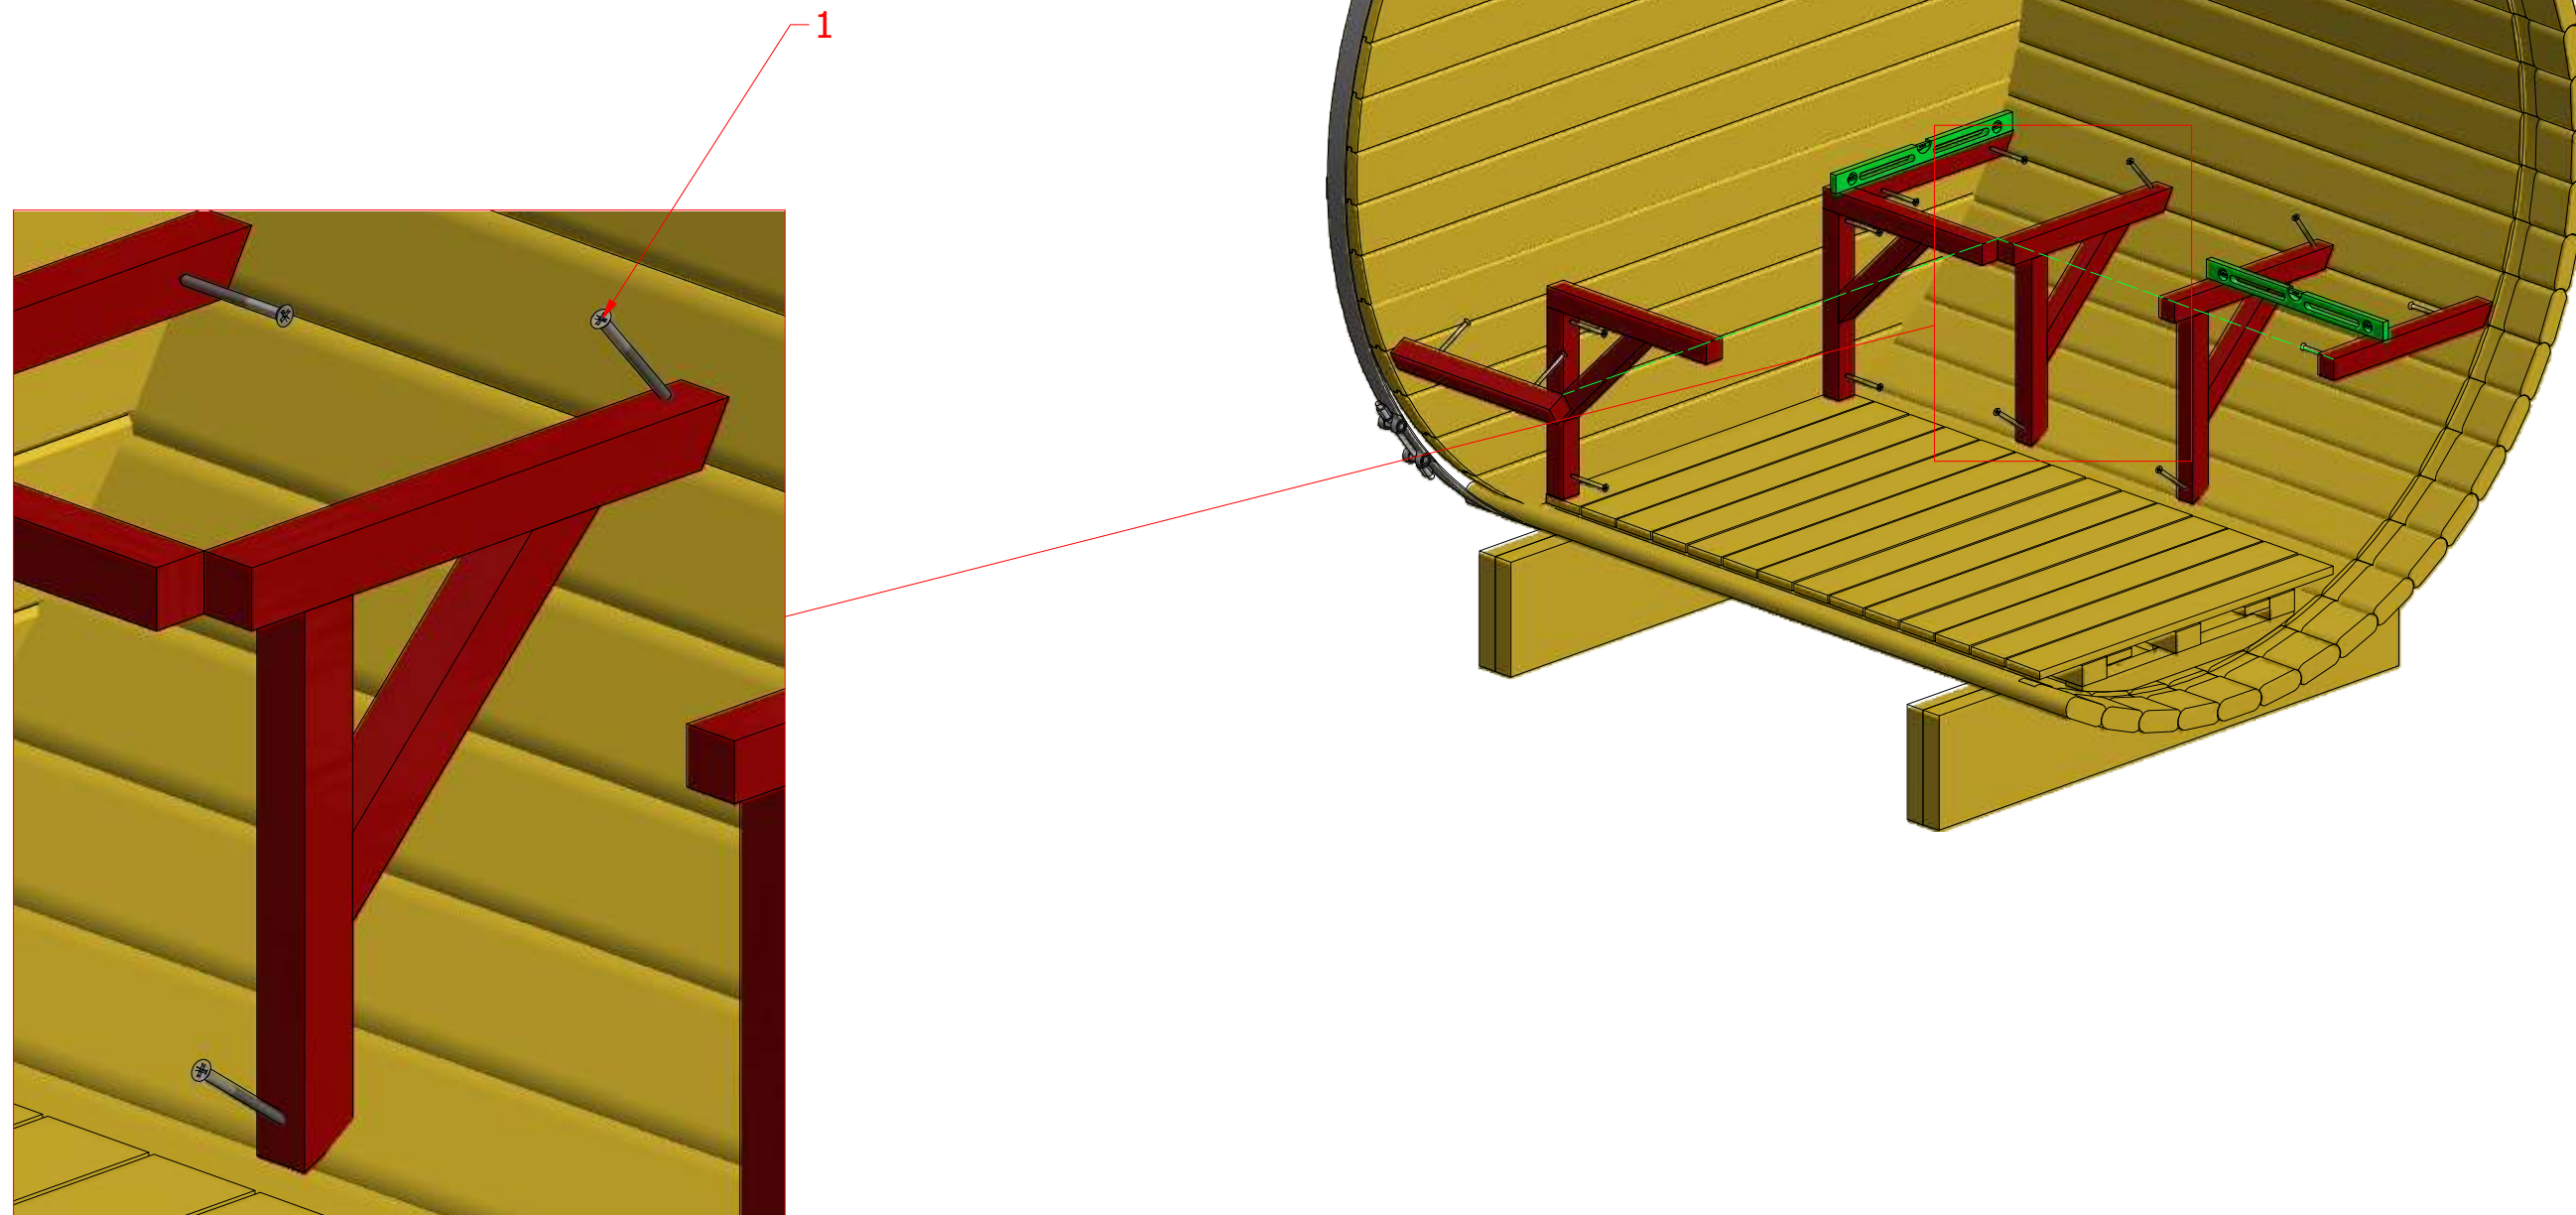

Sauna barrel 1.7 m Ø1.9 m

Screws

Sauna barrel 1.7 m Ø1.9 m

Screws

1	S2	40x70	14 pcs

Sauna barrel 1.7 m Ø1.9 m

Screws

1	S2	4x70	12 pcs

Sauna barrel 1.7 m Ø1.9 m

Screws

1	S3	3.5x45	40 pcs
2	S5	3x30	6 pcs

2

1

Sauna barrel 1.7 m Ø1.9 m

Screws

1	S3	3.5x45	16 pcs