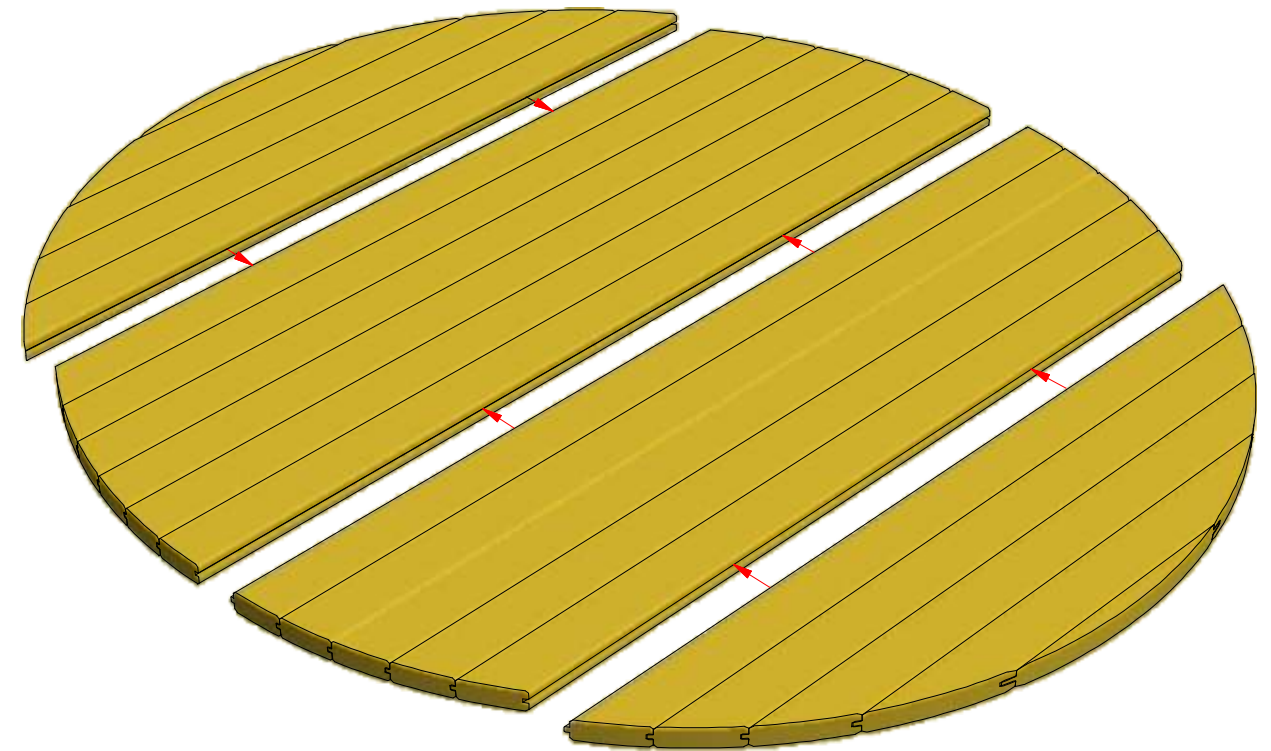

Sauna barrel 1.7 m \varnothing 1.9

Sauna barrel 1.7 m \varnothing 1.9 m

Sauna barrel 1.7 m Ø1.9 m

Screws

1	S1	5x100	2 pcs

Sauna barrel 1.7 m Ø1.9 m

Screws

1	S1	5x100	16 pcs

Sauna barrel 1.7 m Ø1.9 m

Screws

1	S2	4x70	10 pcs

Sauna barrel 1.7 m Ø1.9 m

Screws

1	S1	5x100	4 pcs

Ø100

4

Sauna barrel 1.7 m Ø1.9 m

Screws

1	S2	4x70	150 pcs

Sauna barrel 1.7 m Ø1.9 m

Screws

Sauna barrel 1.7 m Ø1.9 m

Screws

1	S2	4x70	15 pcs