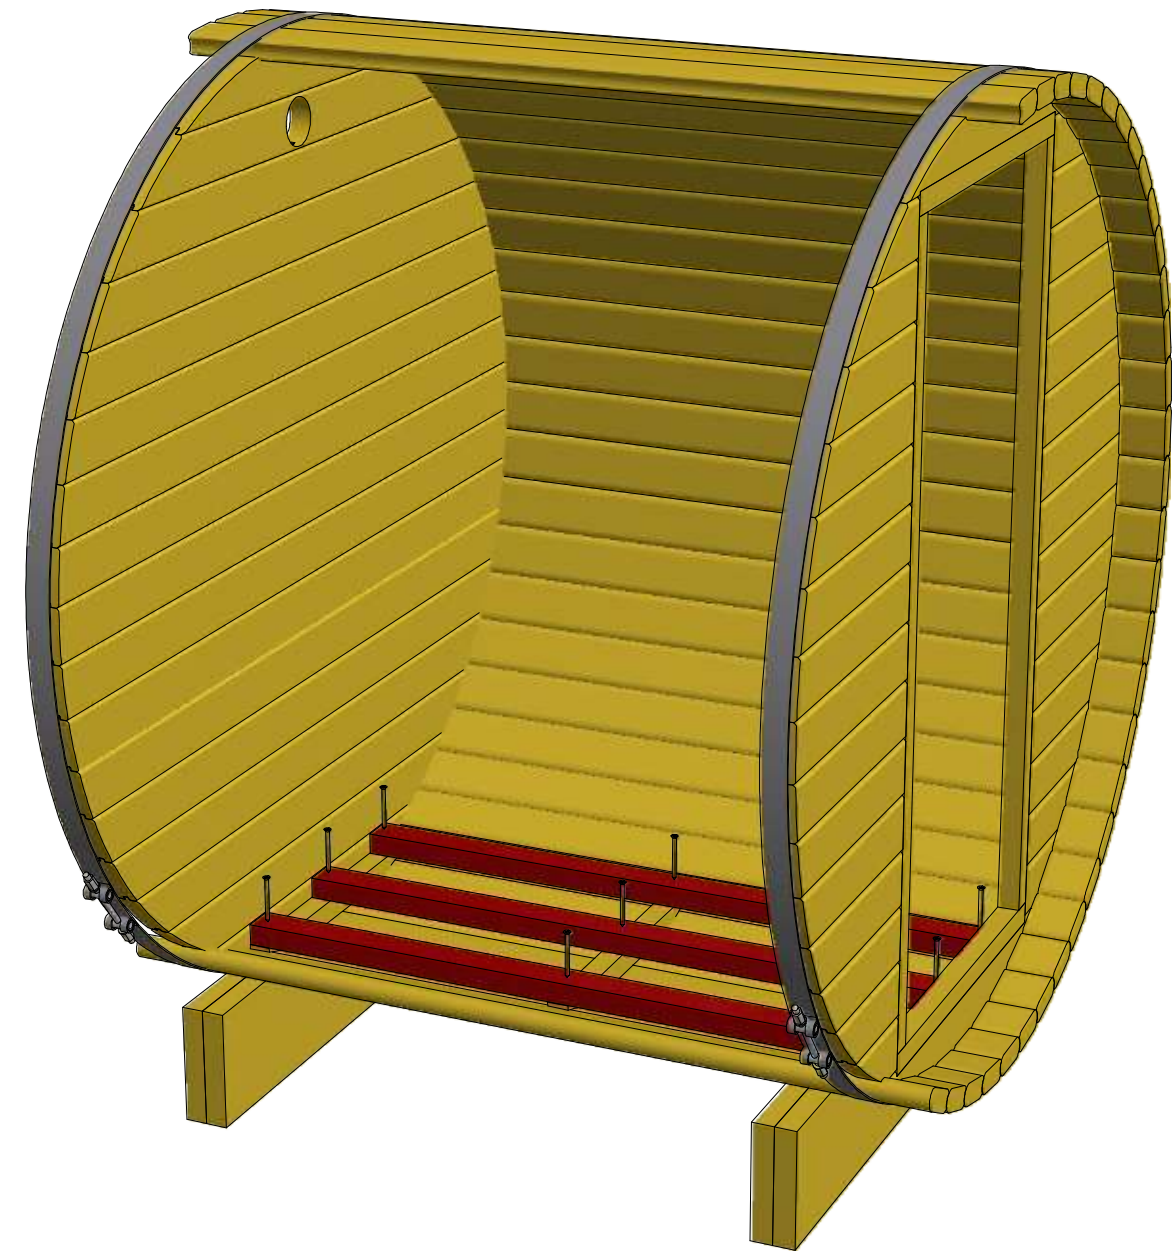

Sauna barrel 1.7 m \varnothing 1.9

Sauna barrel 1.7 m \varnothing 1.9 m

Sauna barrel 1.7 m Ø1.9 m

Screws

1	S1	5x100	2 pcs

Sauna barrel 1.7 m Ø1.9 m

Screws

1	S1	5x100	16 pcs

Sauna barrel 1.7 m Ø1.9 m

Screws

1	S2	4x70	10 pcs

Sauna barrel 1.7 m Ø1.9 m

Screws

1	S1	5x100	4 pcs

Ø100

4

Sauna barrel 1.7 m Ø1.9 m

Screws

1	S2	4x70	150 pcs

Sauna barrel 1.7 m Ø1.9 m

Screws

Sauna barrel 1.7 m Ø1.9 m

Screws

1	S2	4x70	15 pcs

Sauna barrel 1.7 m Ø1.9 m

Screws

Sauna barrel 1.7 m Ø1.9 m

Screws

1	S2	40x70	14 pcs

Sauna barrel 1.7 m Ø1.9 m

Screws

1	S2	4x70	12 pcs