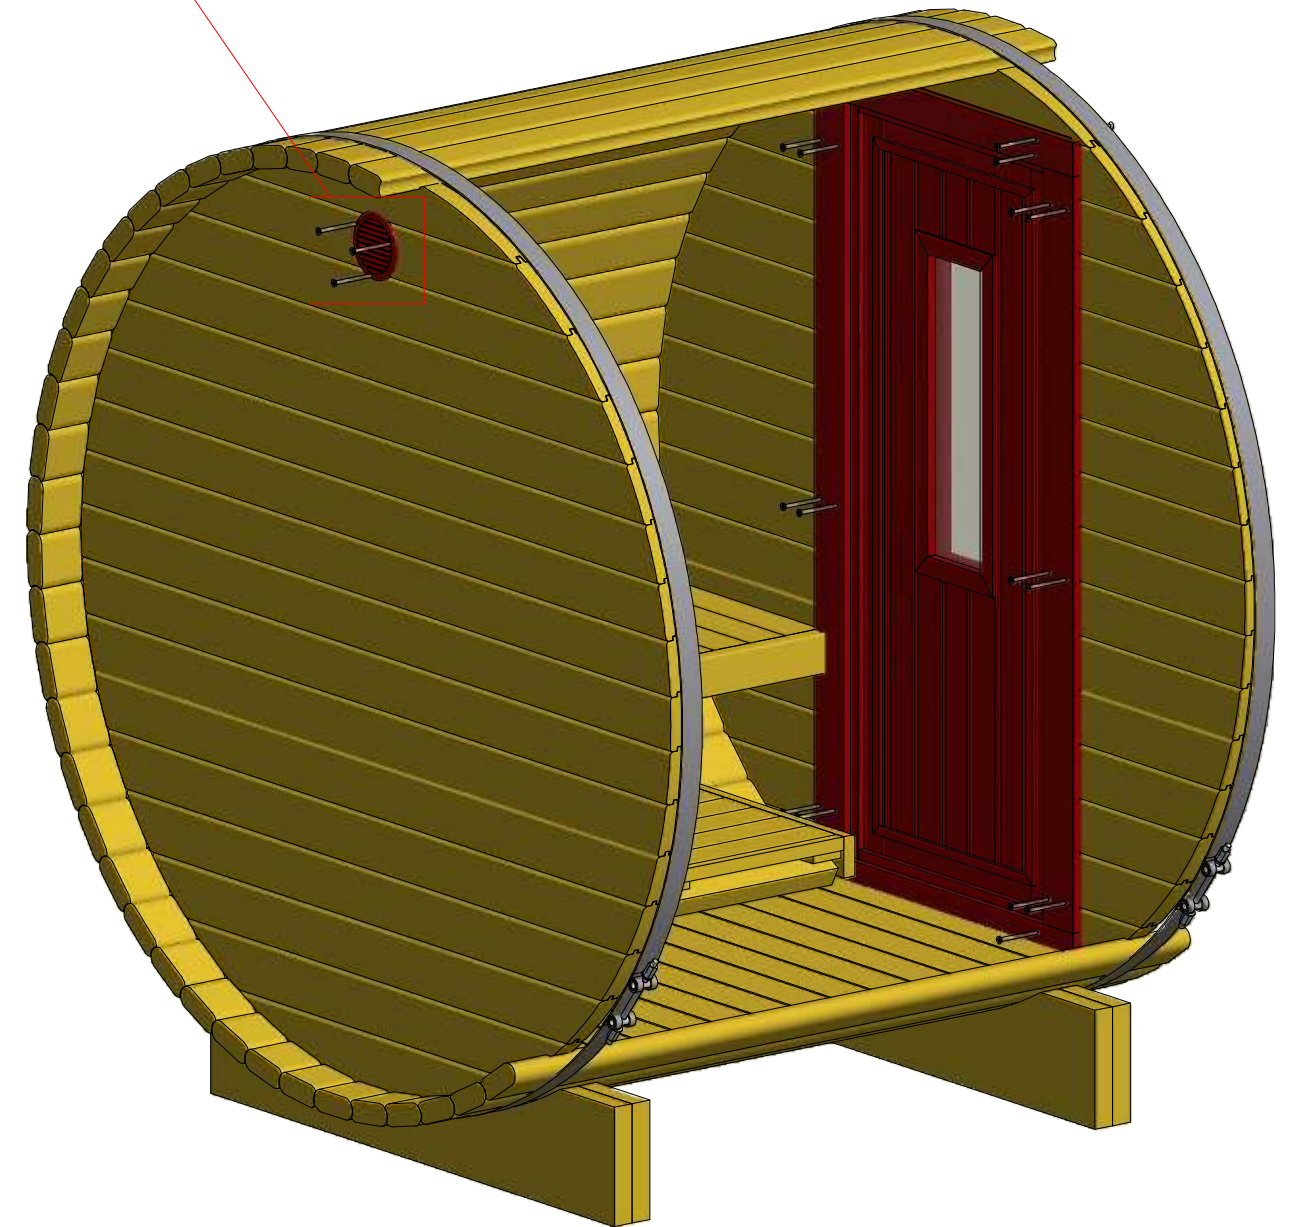

Sauna barrel 1.7 m \varnothing 1.9

Sauna barrel 1.7 m \varnothing 1.9 m

Sauna barrel 1.7 m Ø1.9 m

Screws

1	S1	5x100	2 pcs

Sauna barrel 1.7 m Ø1.9 m

Screws

1	S1	5x100	16 pcs

Sauna barrel 1.7 m Ø1.9 m

Screws

Sauna barrel 1.7 m Ø1.9 m

Screws

1	S2	40x70	14 pcs

Sauna barrel 1.7 m Ø1.9 m

Screws

1	S2	4x70	12 pcs

Sauna barrel 1.7 m Ø1.9 m

Screws

1	S3	3.5x45	40 pcs
2	S5	3x30	6 pcs

2

1

Sauna barrel 1.7 m Ø1.9 m

Screws

1	S3	3.5x45	16 pcs

Sauna barrel 1.7 m Ø1.9 m

Screws

1	S3	3.5x45	16 pcs

Sauna barrel 1.7 m Ø1.9 m

Screws

1	V1	2.5x25	

Sauna barrel 1.7 m Ø1.9 m

Screws