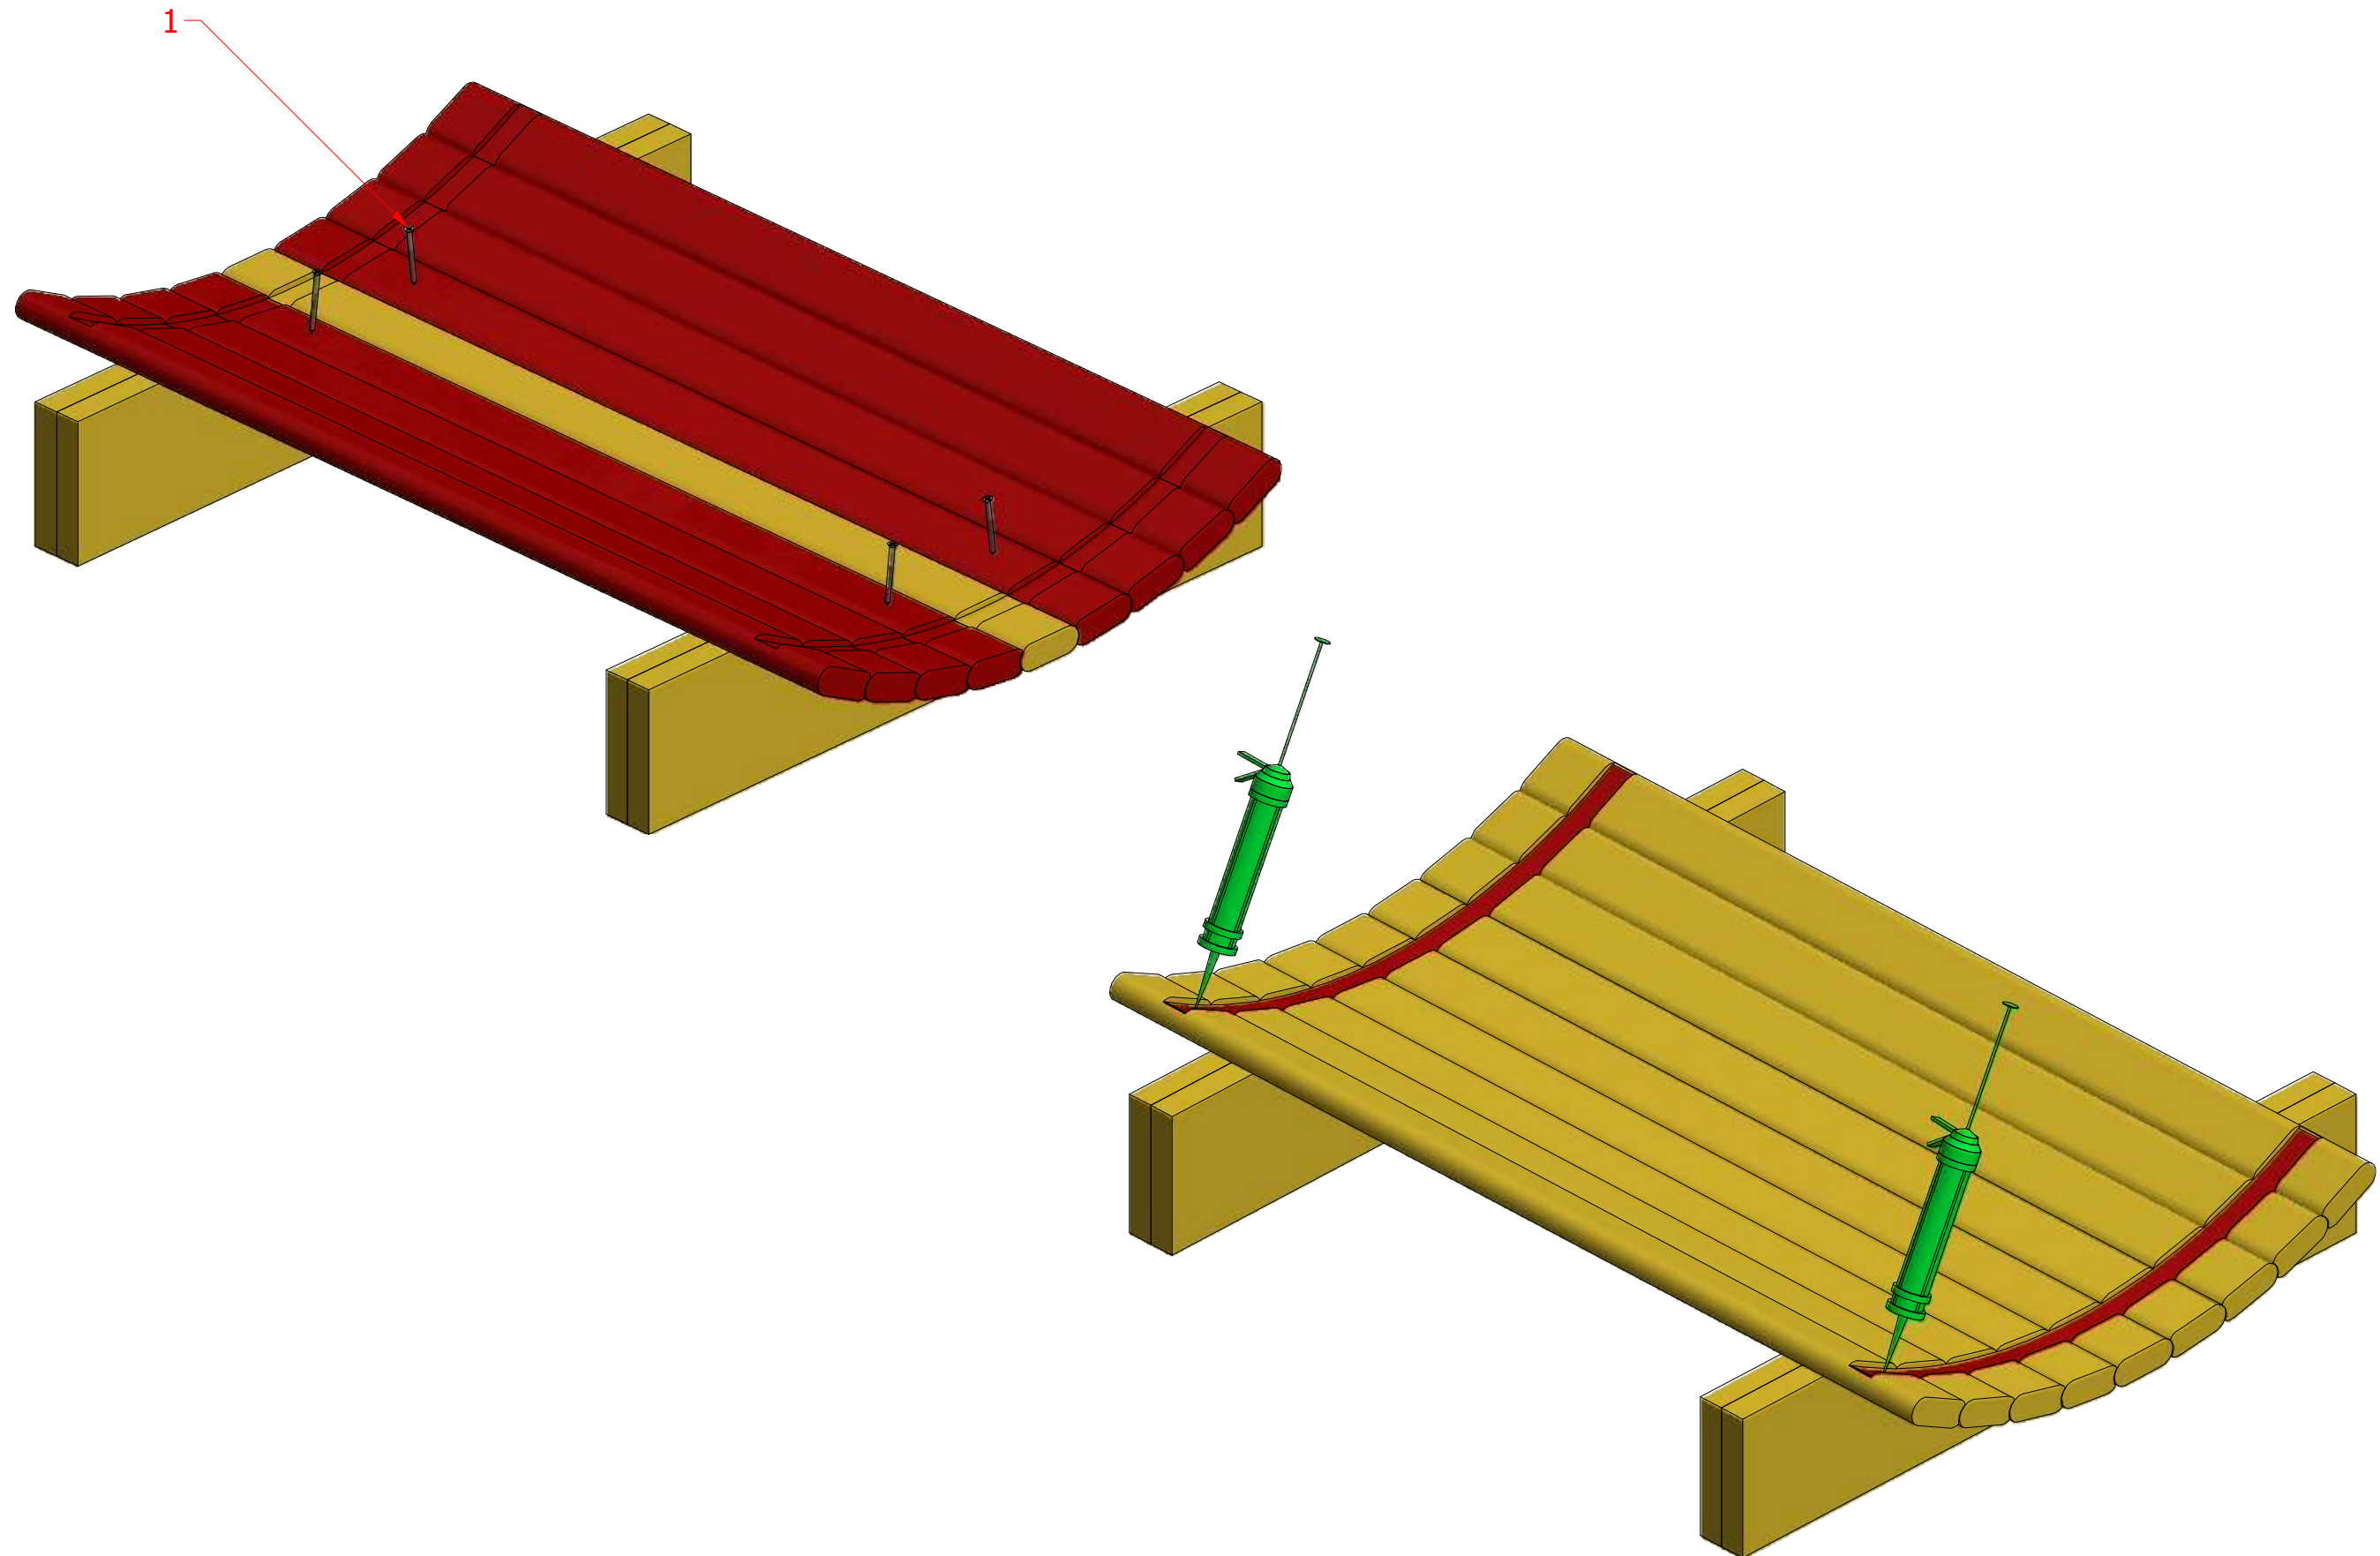

Sauna barrel 1.7 m \varnothing 1.9

Sauna barrel 1.7 m \varnothing 1.9 m

Sauna barrel 1.7 m Ø1.9 m

Screws

1	S1	5x100	2 pcs

Sauna barrel 1.7 m Ø1.9 m

Screws

1	S1	5x100	16 pcs

Sauna barrel 1.7 m Ø1.9 m

Screws

1	S2	4x70	10 pcs

Sauna barrel 1.7 m Ø1.9 m

Screws

1	S1	5x100	4 pcs

Ø100

4

Sauna barrel 1.7 m Ø1.9 m

Screws

1	S2	4x70	150 pcs

Sauna barrel 1.7 m Ø1.9 m

Screws

Sauna barrel 1.7 m Ø1.9 m

Screws

1	S2	4x70	15 pcs