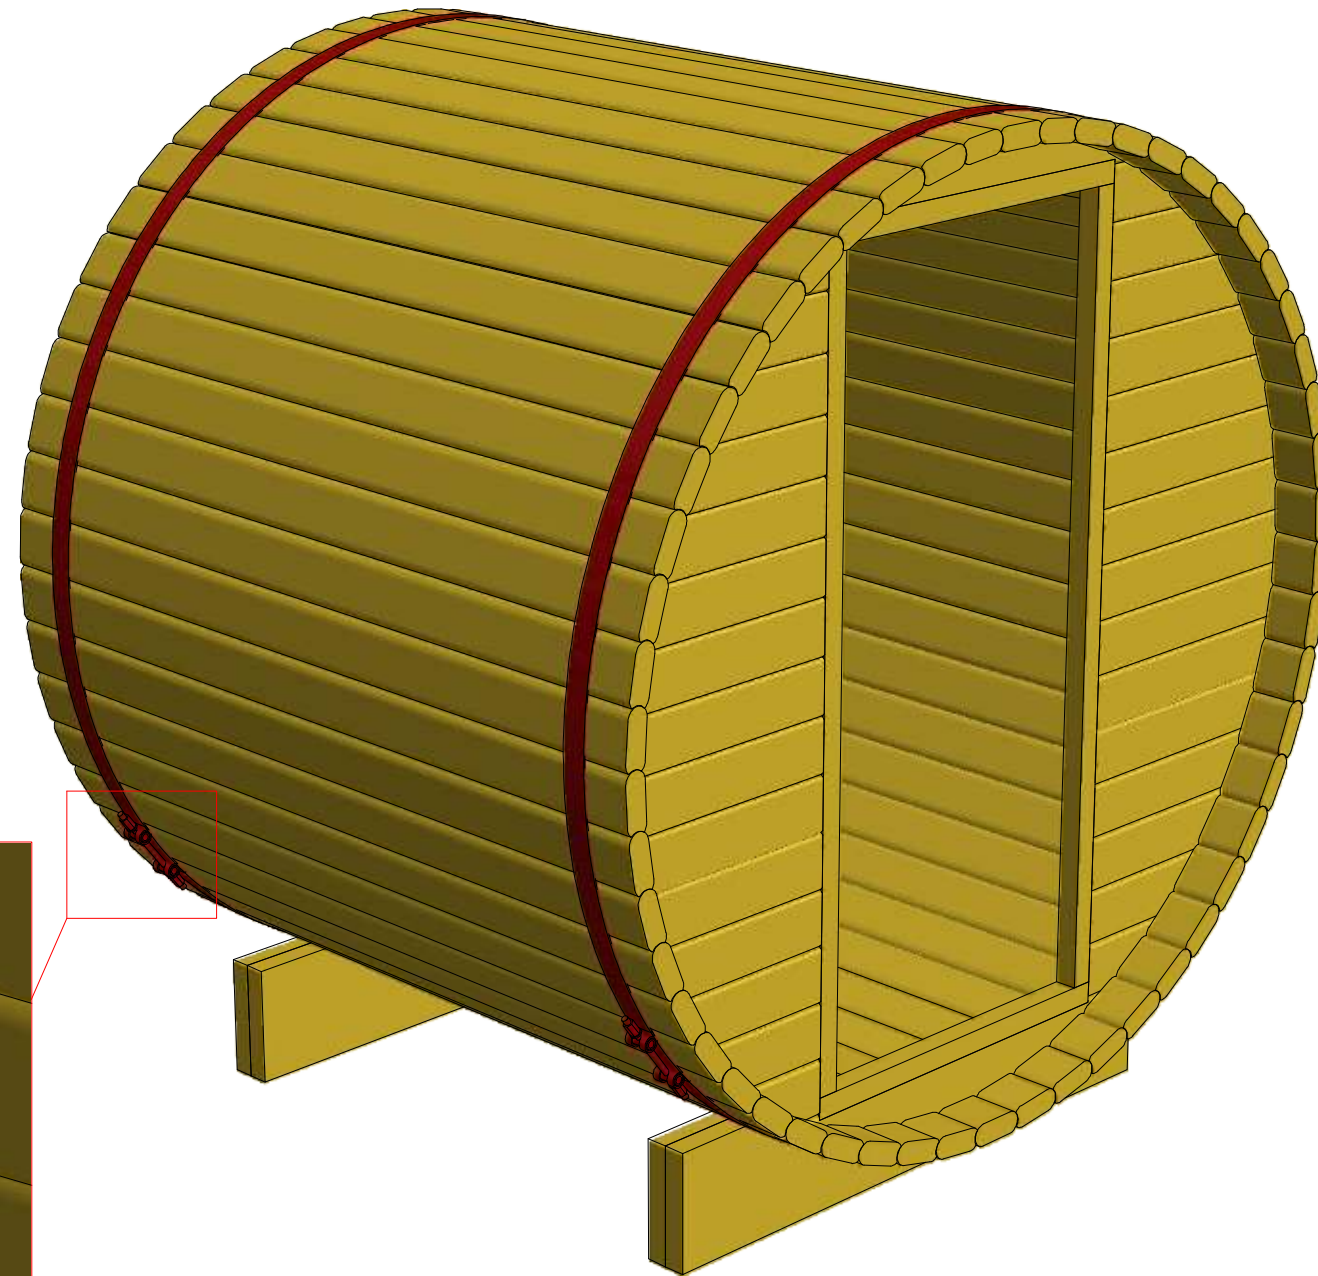

Sauna barrel 1.7 m \varnothing 1.9

Sauna barrel 1.7 m \varnothing 1.9 m

Sauna barrel 1.7 m Ø1.9 m

Screws

1	S1	5x100	2 pcs

Sauna barrel 1.7 m Ø1.9 m

Screws

1	S1	5x100	16 pcs

Sauna barrel 1.7 m Ø1.9 m

Screws

1	S2	4x70	10 pcs

Sauna barrel 1.7 m Ø1.9 m

Screws

1	S1	5x100	4 pcs

Ø100

4

Sauna barrel 1.7 m Ø1.9 m

Screws

1	S2	4x70	150 pcs

Sauna barrel 1.7 m Ø1.9 m

Screws

Sauna barrel 1.7 m Ø1.9 m

Screws

1	S2	4x70	15 pcs

Sauna barrel 1.7 m Ø1.9 m

Screws

Sauna barrel 1.7 m Ø1.9 m

Screws

1	S2	40x70	14 pcs

Sauna barrel 1.7 m Ø1.9 m

Screws

1	S2	4x70	12 pcs