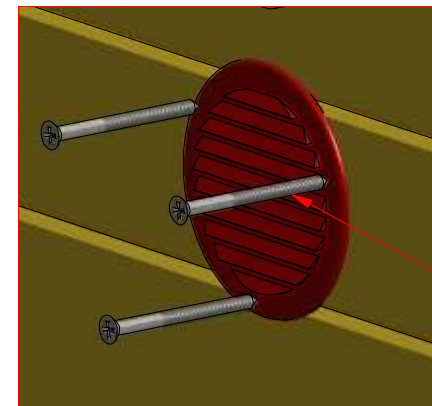

Sauna barrel 1.7 m Ø1.9 m

Screws

1	S2	4x70	10 pcs

Sauna barrel 1.7 m Ø1.9 m

Screws

1	S1	5x100	4 pcs

Ø100

4

Sauna barrel 1.7 m Ø1.9 m

Screws

1	S2	4x70	150 pcs

Sauna barrel 1.7 m Ø1.9 m

Screws

Sauna barrel 1.7 m Ø1.9 m

Screws

1	S2	4x70	15 pcs

Sauna barrel 1.7 m Ø1.9 m

Screws

Sauna barrel 1.7 m Ø1.9 m

Screws

1	S2	40x70	14 pcs

Sauna barrel 1.7 m Ø1.9 m

Screws

1	S2	4x70	12 pcs

Sauna barrel 1.7 m Ø1.9 m

Screws

1	S3	3.5x45	40 pcs
2	S5	3x30	6 pcs

2

1

Sauna barrel 1.7 m Ø1.9 m

Screws

1	S3	3.5x45	16 pcs